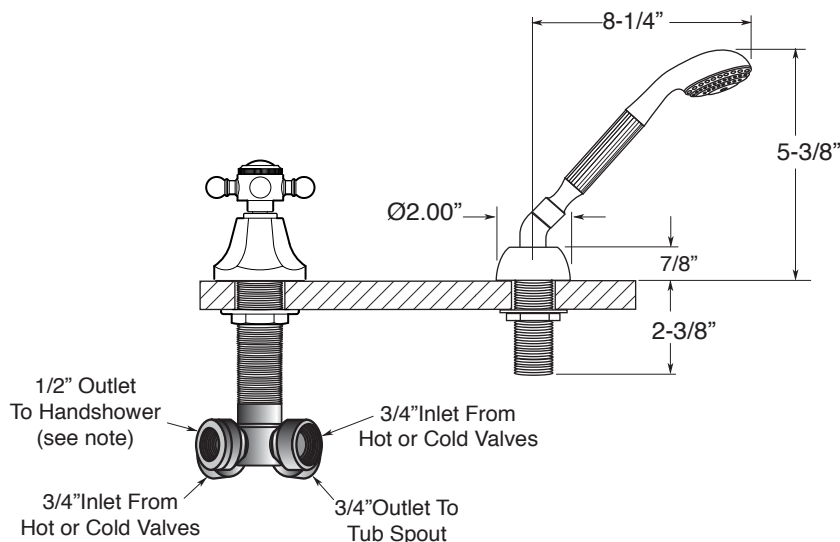

Series 300

Salem
Roman Tub Set with Deckmount
Handshower and Diverter
1.300993
(1.300993T - Trim only)

FEATURES:

- All brass construction.
- Cross handle style with setscrew attachment.
- 3/4" valve bodies with 1/4-turn ceramic disc cartridge.
- Available in all finishes. Warranty varies according to finish selection.
- Certified to meet or exceed the following codes and standards:
ASME A112.18.1/CSAB 125.1-2011

Spout and valves install through 1-1/4" diameter holes.
Plumber to provide 3/4" supply lines to valves

NOTE: 1/2" outlet for in-line vacuum breaker (18.15.055), and 60" chrome spiral hose (18.10.016) - INCLUDED