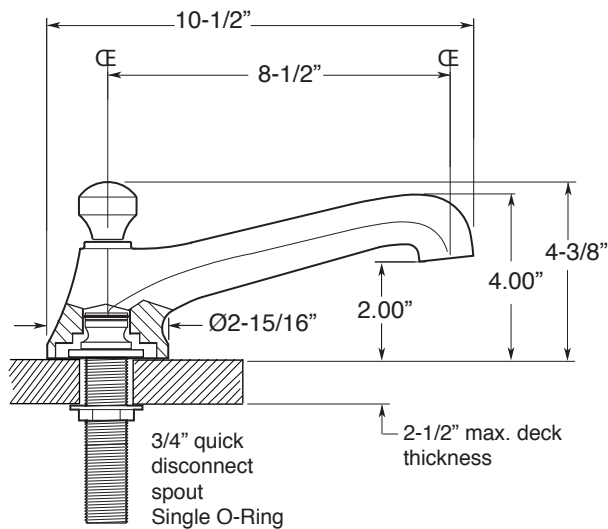

Series 300

Salem
Roman Tub Set with Deckmount
Handshower and Diverter
1.300993
(1.300993T - Trim only)

FEATURES:

- All brass construction.
- Cross handle style with setscrew attachment.
- 3/4" valve bodies with 1/4-turn ceramic disc cartridge.
- Available in all finishes. Warranty varies according to finish selection.
- Certified to meet or exceed the following codes and standards:
ASME A112.18.1/CSAB 125.1-2011

Spout and valves install through 1-1/4" diameter holes.
Plumber to provide 3/4" supply lines to valves

NOTE: 1/2" outlet for in-line vacuum breaker (18.15.055), and 60" chrome spiral hose (18.10.016) - INCLUDED