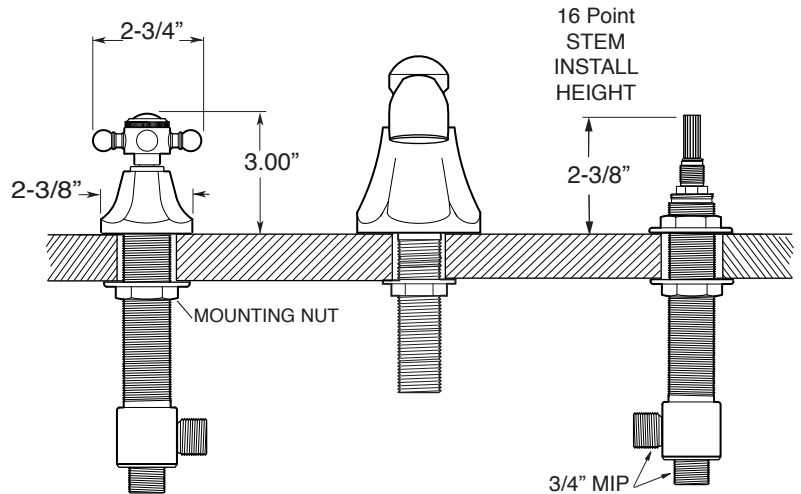

Series 300

Salem
Roman Tub Set with Deckmount
Handshower and Diverter
1.300993
(1.300993T - Trim only)

FEATURES:

- All brass construction.
- Cross handle style with setscrew attachment.
- 3/4" valve bodies with 1/4-turn ceramic disc cartridge.
- Available in all finishes. Warranty varies according to finish selection.
- Certified to meet or exceed the following codes and standards:
ASME A112.18.1/CSAB 125.1-2011

Spout and valves install through 1-1/4" diameter holes.
Plumber to provide 3/4" supply lines to valves

NOTE: 1/2" outlet for in-line vacuum breaker (18.15.055), and 60" chrome spiral hose (18.10.016) - INCLUDED