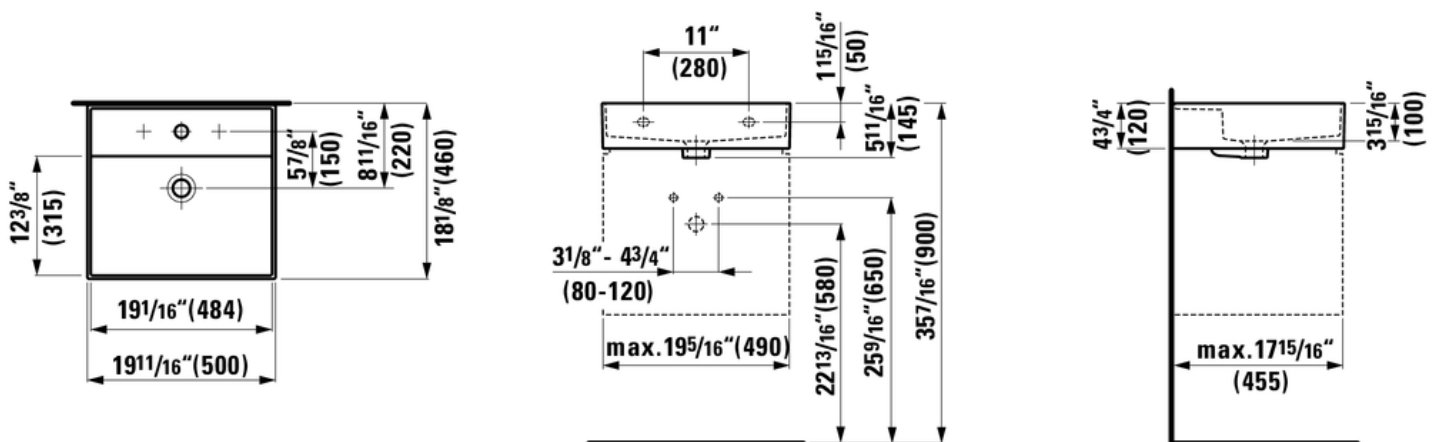

KARTELL BY LAUFEN

810332

Washbasin, wall mounted

Dimensions

Length: 19 11/16 inch
 Width: 18 2/16 inch
 Height: 5 11/16 inch

Options

Options	null (Lb)
104 one tap hole, center	27.28 Lb
109 without tap hole	27.28 Lb

Mounting accessories excluded

Mounting set M6/16" x 5 8/16" (M10x140mm), part nr. 899882

Related products

407509 Vanity Unit with two drawers for washbasin 810332 incl. organiser)

407569 Vanity Unit with two drawers for washbasin 810333 (incl. organiser)

Meets or exceeds the following:
 ASME A112.19.2, cUPC/IAPMO listed

Features:

Rectangular basin, wall mounted
 Standard outlet, with overflow slot
 Limited 5 year warranty

Technical drawings

KARTELL BY LAUFEN