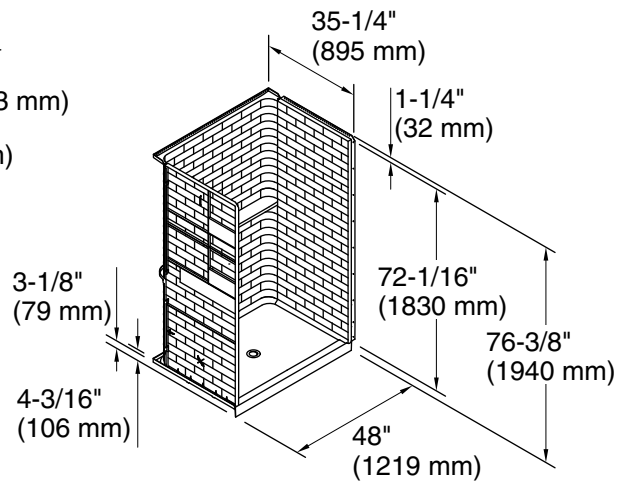

Note: Right and left end walls are the same, only mirrored.

Technical Information

All product dimensions are nominal.

Drain location:	Center
Weight:	122 lbs (55.3 kg)
Minimum flat for door:	2-7/16" (62 mm)
Maximum door height:	72" (1829 mm)
Maximum door width:	44-9/16" (1132 mm)

Notes

Install this product according to the installation instructions.