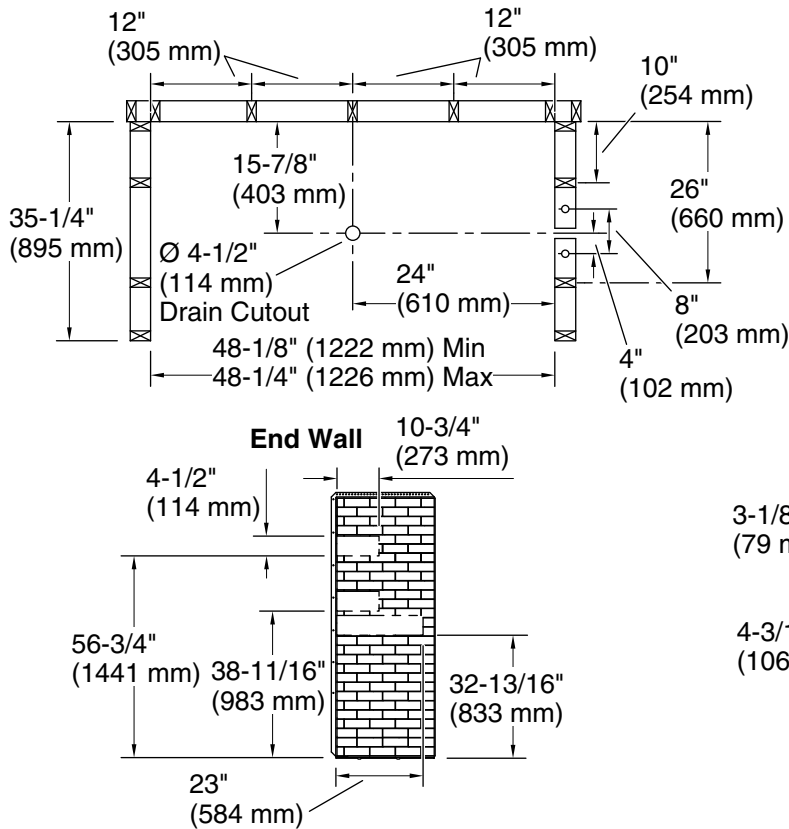

Note: Right and left end walls are the same, only mirrored.

Technical Information

All product dimensions are nominal.

Drain location:	Center
Weight:	122 lbs (55.3 kg)
Minimum flat for door:	2-7/16" (62 mm)
Maximum door height:	72" (1829 mm)
Maximum door width:	44-9/16" (1132 mm)

Notes

Install this product according to the installation instructions.