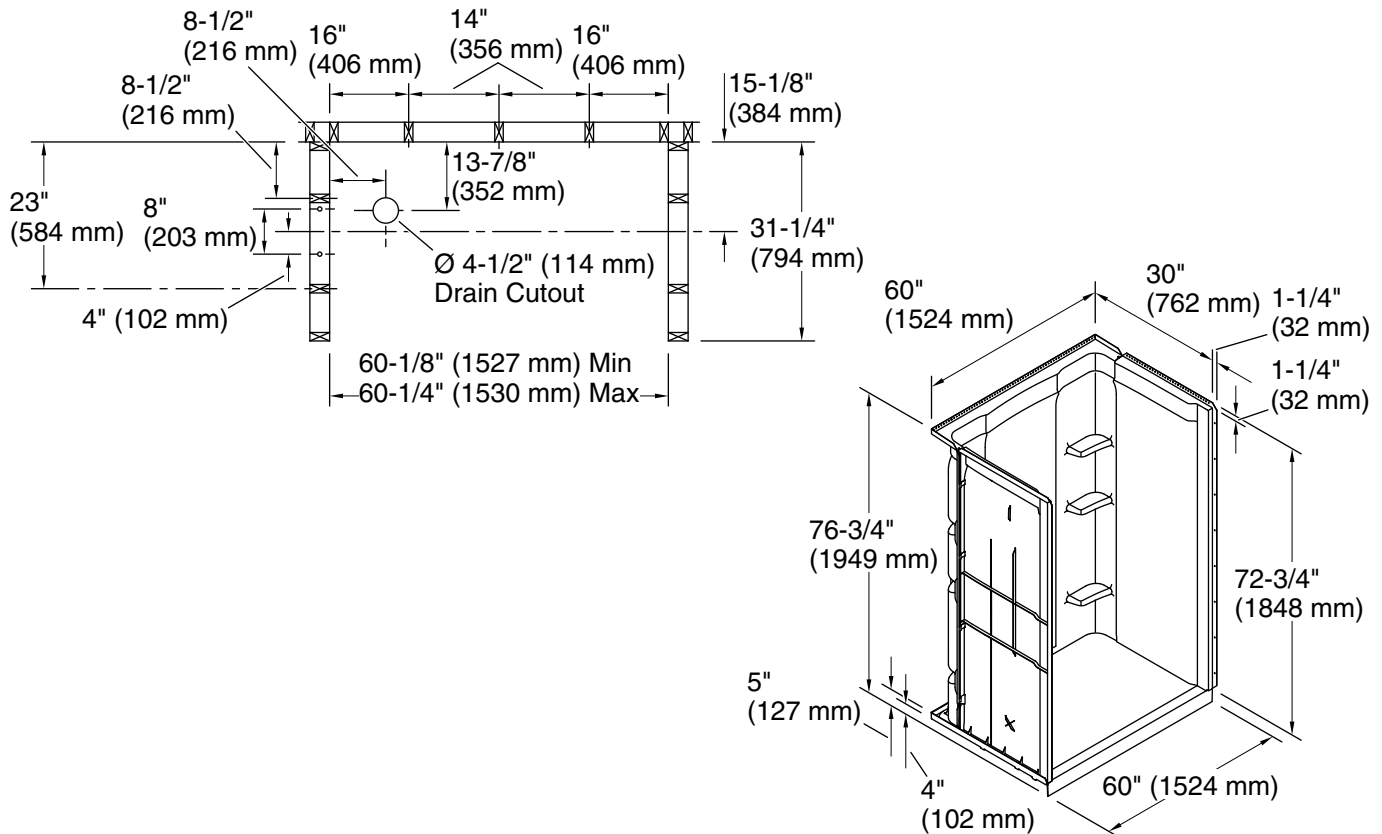

Medley®

60" x 30" shower stall
72440110

Features

- 4" threshold.
- Tongue-and-groove modular design allows for easy installation during any phase of construction.
- Smooth wall design with molded-in shelves and shaving ledges.
- Easy-to-clean, durable high-gloss finish.

Included Components

Product consists of:

- 72171110 60" x 30" shower base
- 72432100 60" shower back wall
- 72445100 30" shower end wall set

Codes/Standards

- CSA B45.5/IAPMO Z124
- ASTM E162
- ASTM E662
- HUD, UM Bulletin 73

Technical Information

All product dimensions are nominal.

Installation:	Three-wall alcove
Drain location:	Left
Weight:	124 lbs (56.2 kg)
Maximum door height:	70-3/4" (1797 mm)
Maximum door width:	57-5/8" (1464 mm)