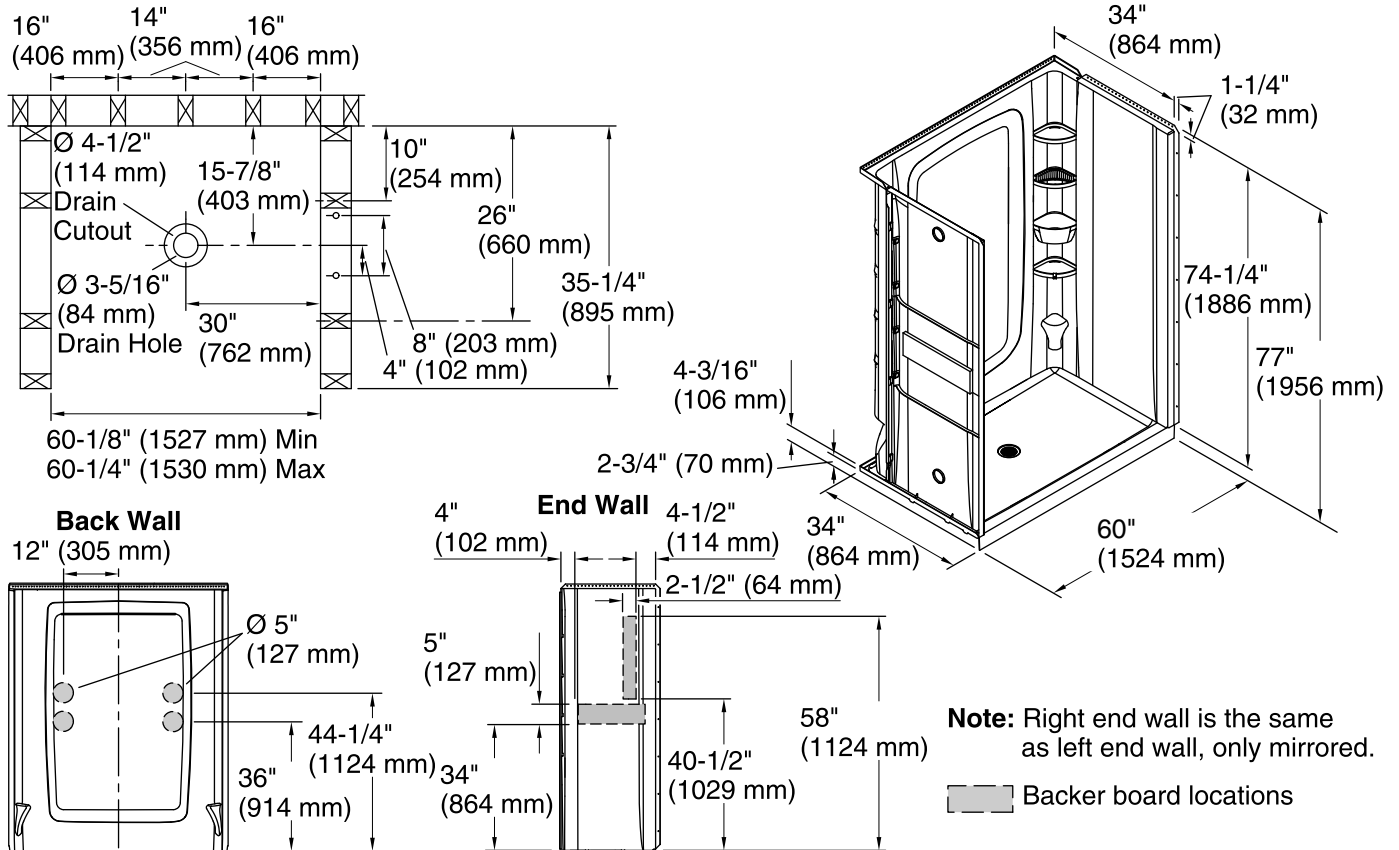

Features

- Alcove installation
- 3-1/8" threshold
- Solid Vikrell material
- Durable high-gloss finish
- Center drain
- Three-piece, tongue-and-groove walls with snap-together installation; realistic tile look
- No caulk required
- Includes four rimmed shelves, two large bins, two shower hooks and two soap dishes with towel bars; shaving ledge/footrest
- Aging in Place backerboards

STERLING®

A KOHLER COMPANY

STORE+®

60" Shower with Backer Boards

72330106

Technical Information

All product dimensions are nominal.

- Installation: Three-wall alcove
- Drain hole diameter: 3-5/16" (84 mm)
- Basin area, bottom: 29-3/16" x 56-3/4" (742 mm x 1441 mm)
- Basin area, top: 29-3/16" x 56-3/4" (742 mm x 1441 mm)
- Minimum flat for door: 2-1/2" (64 mm)
- Threshold height: 3-1/8" (79 mm)
- Maximum door height: 72-1/2" (1842 mm)
- Maximum door width: 56-3/4" (1441 mm)