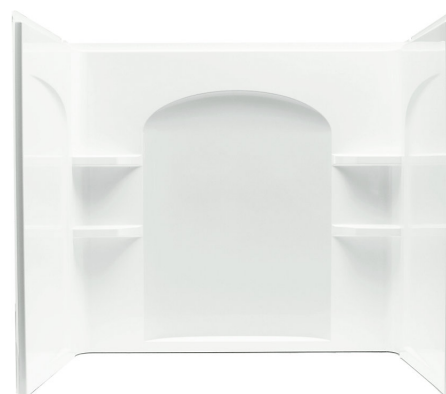

Features

- Vikrell material
- Three-piece, tongue-and-groove walls with snap-together installation
- Caulk required
- Corner shelves
- Aging in Place backerboards
- Compatible with Ensemble bath (71121110, 71121112, 71121120 or 71121122)

Recommended Products/Accessories

- 5325EZ-59 Frameless Sliding Bath Door
- 5425-59 Frameless Sliding Bath Door
- 5427-59 Frameless Sliding Bath Door
- 542808-59 frameless sliding bath door
- 80001012 12" Grab Bar
- 80001018 18" Grab Bar
- 80001024 24" Grab Bar
- 80011032 32" Grab Bar
- 80001036 36" Grab Bar

Available Colors/Finishes

Color tiles intended for reference only.

Color	Code	Description
	0	White
	96	KOHLER Biscuit

Ensemble™
60" x 32" Curve Wall Set w/Backer Boards
71224106

No image available.

This product is a component and not intended to be a standalone installation.

Technical Information

All product dimensions are nominal.

Installation: Three-wall alcove

Maximum door height: 55-1/2" (1410 mm)

Maximum door width: 57-11/16" (1465 mm)

Notes

Install this product according to the installation instructions.