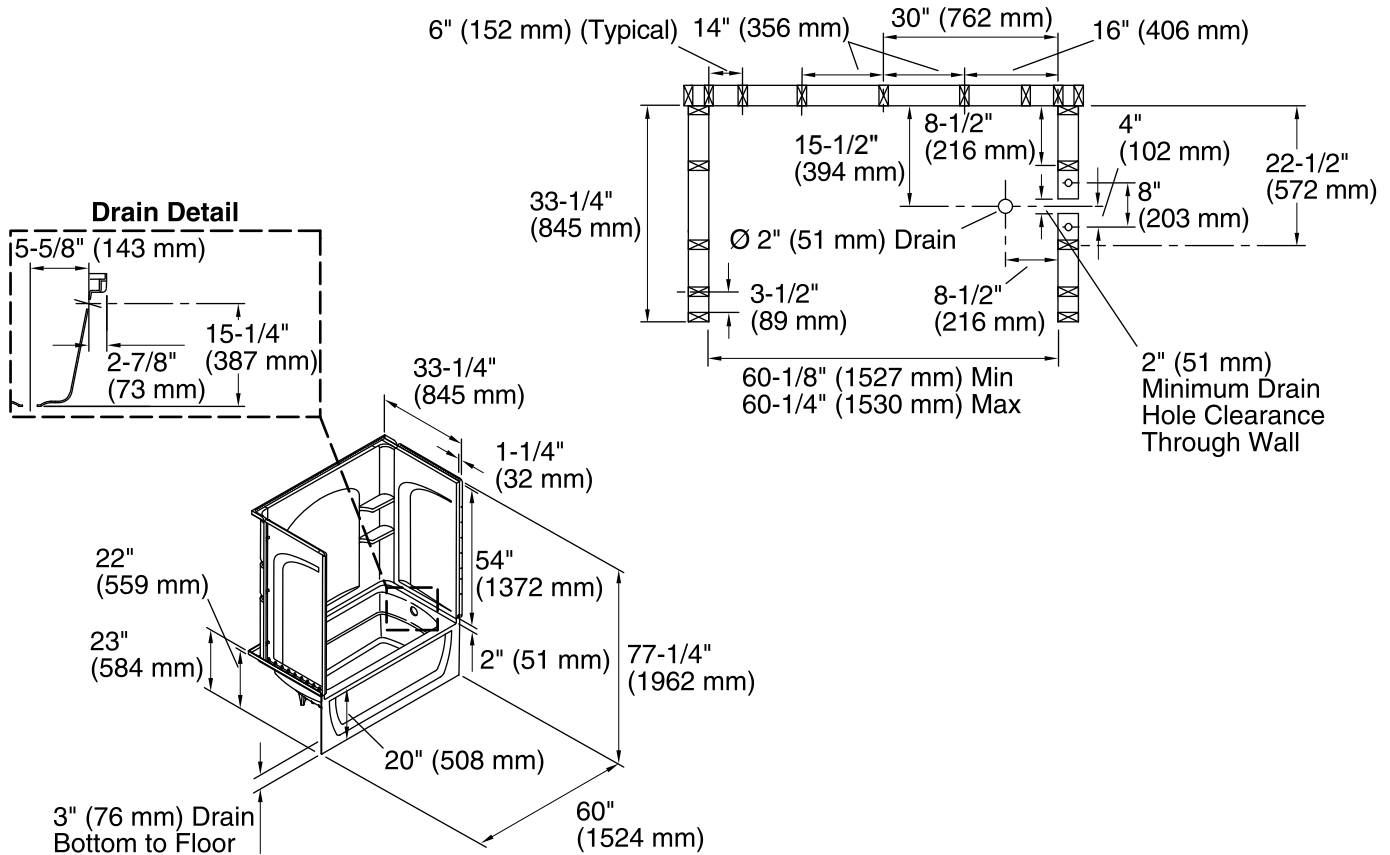

Ensemble™

60" x 32" Curve AFD Bath/Shower

71220122

Features

- Alcove installation
- 20" apron
- Vikrell material
- Right drain
- Tongue-and-groove walls with snap-together installation
- Some caulk required
- Corner shelves
- 3" drain-to-floor clearance for above-floor drain installation

Included Components

Product consists of:

- 71224100 60" x 32" Curve Bath/Shower Wall Set
- 71121122 32" (813 mm) AFD Bath

Codes/Standards

CSA B45.5/IAPMO Z124
ASTM E162
ASTM E662
Greenguard UL 2818 - Gold
HUD, UM Bulletin 73

4-26-2019 00:29 - US

Technical Information

All product dimensions are nominal.

Installation:	Three-wall alcove
Drain location:	Right
Basin area, bottom:	42" x 20" (1067 mm x 508 mm)
Basin area, top:	54" x 26" (1372 mm x 660 mm)
Water depth:	13" (330 mm)
Water capacity:	51 gal (193.1 L)
Minimum flat for door:	3" (76 mm)
Maximum door height:	55-1/2" (1410 mm)
Maximum door width:	57-11/16" (1465 mm)