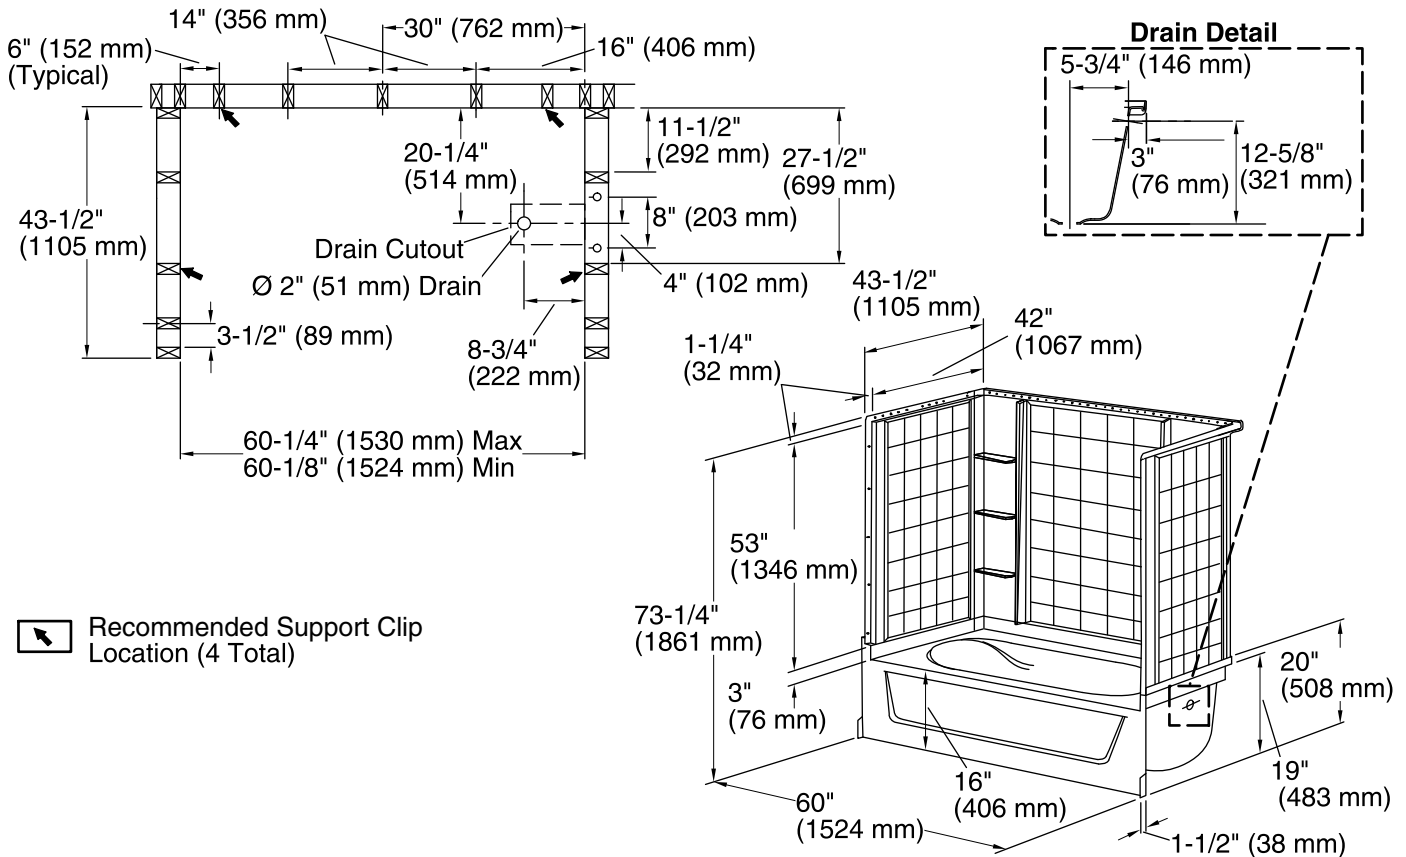

## Included Components

Product consists of:

- 71114100 60" x 42" Bath/Shower Wall Set
- 71111120 60" x 42" Bath

### Technical Information

All product dimensions are nominal.

Installation:	Three-wall alcove
Drain location:	Right
Basin area, bottom:	42" x 27" (1067 mm x 686 mm)
Basin area, top:	52" x 35" (1321 mm x 889 mm)
Water depth:	11" (279 mm)
Water capacity:	55 gal (208.2 L)
Minimum flat for door:	3-1/4" (83 mm)
Maximum door height:	55-3/4" (1416 mm)
Maximum door width:	58-1/2" (1486 mm)