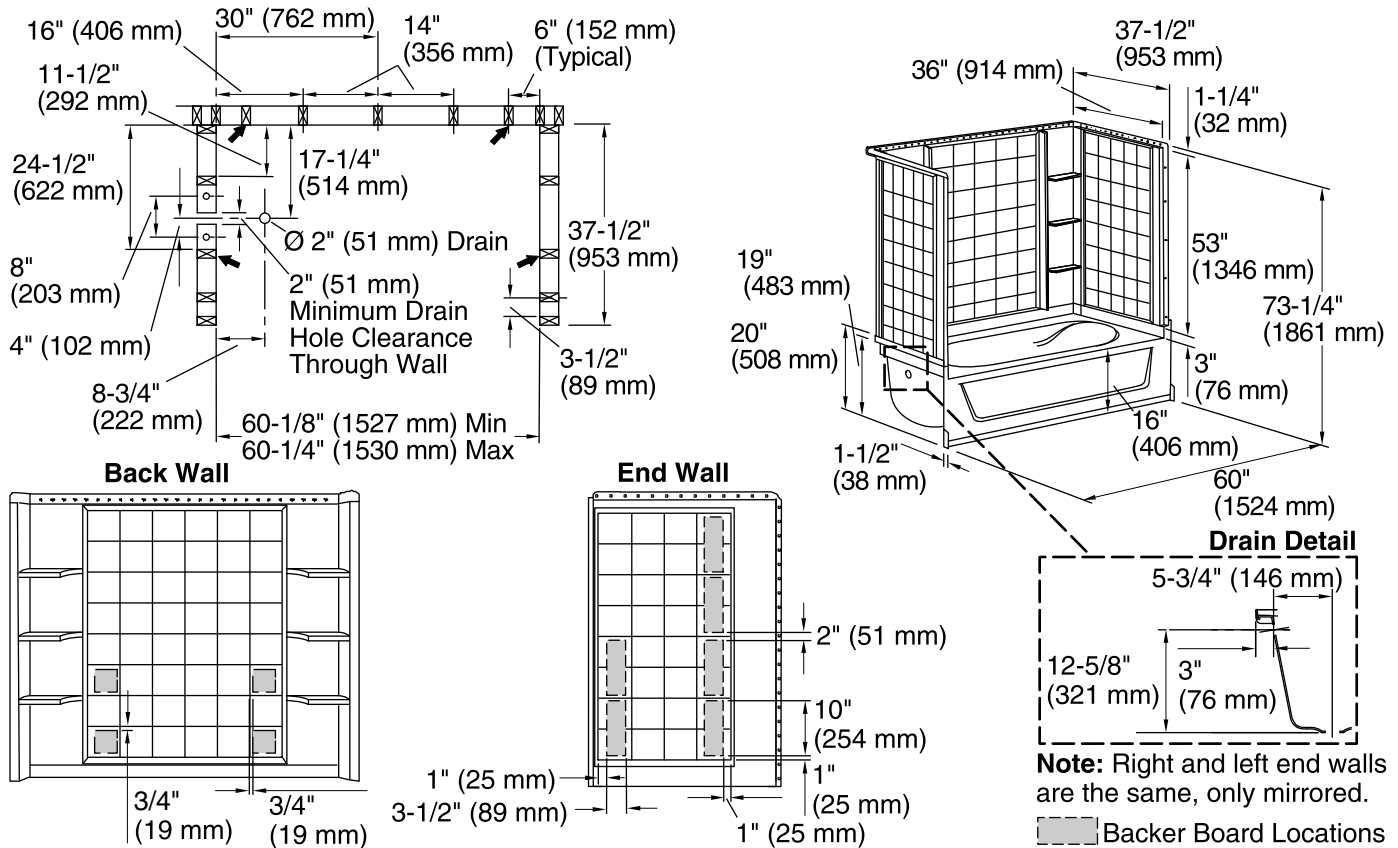

For the most current Specification Sheet, go to www.sterlingplumbing.com.

4-26-2019 00:13 - US

Technical Information

All product dimensions are nominal.

Installation:	Three-wall alcove
Drain location:	Left
Basin area, bottom:	40" x 21" (1016 mm x 533 mm)
Basin area, top:	52" x 29" (1321 mm x 737 mm)
Water depth:	11" (279 mm)
Water capacity:	40 gal (151.4 L)
Minimum flat for door:	3-1/4" (83 mm)
Maximum door height:	55-3/4" (1416 mm)
Maximum door width:	58-1/2" (1486 mm)