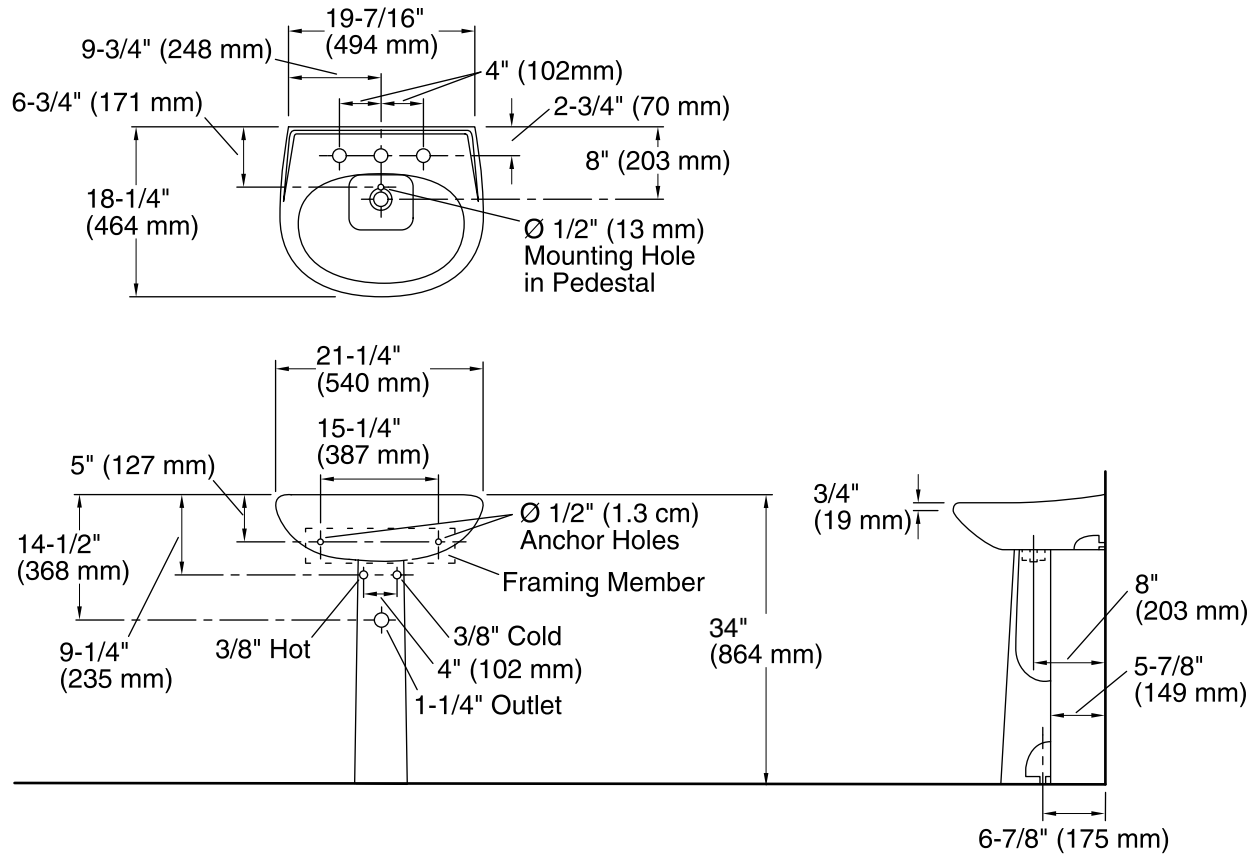

For the most current Specification Sheet, go to www.sterlingplumbing.com.

4-25-2019 22:10 - US/MX

Technical Information

All product dimensions are nominal.

- Bowl configuration: Single
- Installation: Pedestal
- Bowl area (Only): Length: 18-1/4" (464 mm)
Width: 11-5/8" (295 mm)
Water depth: 4" (102 mm)
- Number of deck holes: 3
- Faucet hole spacing: 8" (203 mm)
- Drain hole: 1-3/4" (44 mm)

Notes

- Install this product according to the installation instructions.
- Measure your actual product for roughing-in details.