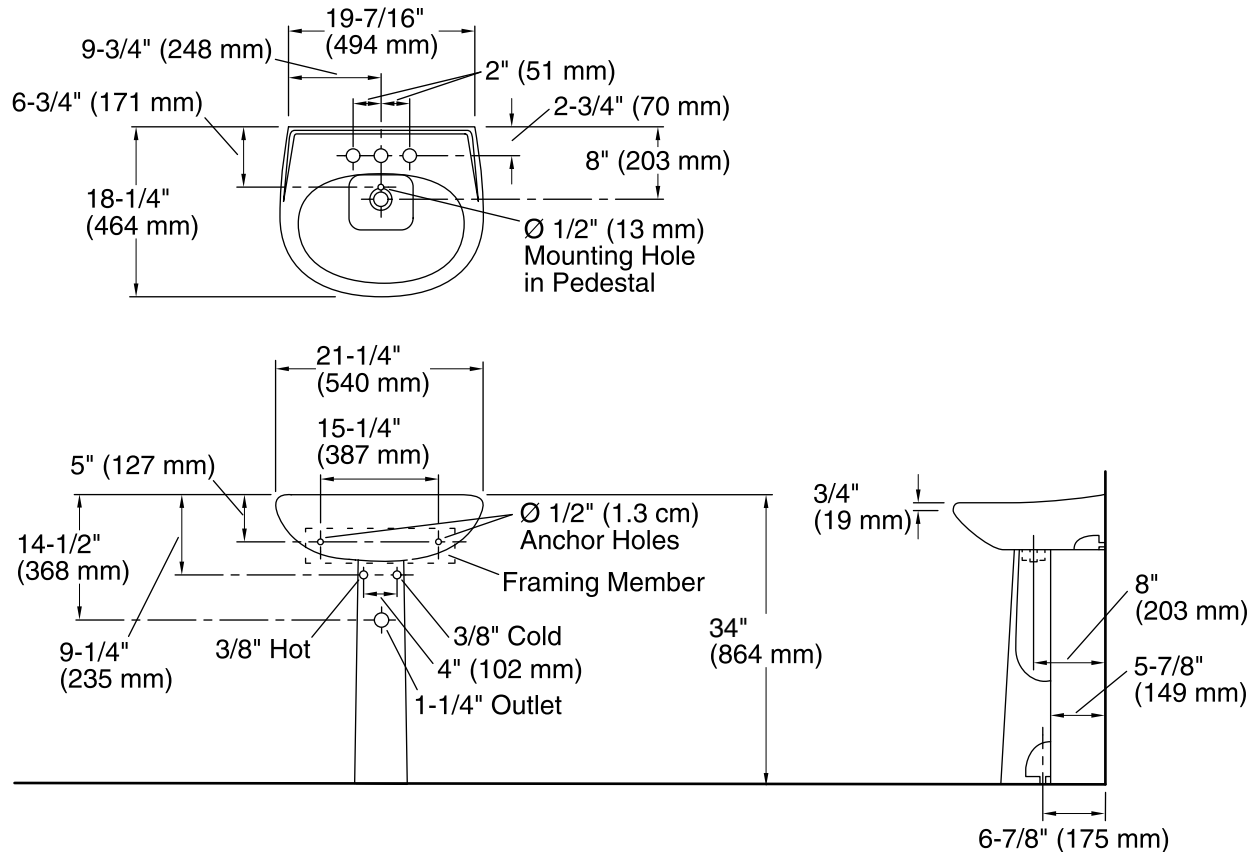

Sacramento®

Pedestal Bathroom Sink

442124

Features

- Pedestal installation
- Grade A vitreous china with a hard, glossy finish
- 4" centerset faucet holes
- Center drain and overflow

Included Components

Product consists of:

- 448120 Pedestal Base
- 446124 Pedestal Bathroom Sink Basin
- 1047155 Pedestal Mounting Kit

Codes/Standards

ASME A112.19.2/CSA B45.1

STERLING® Warranty - Toilets and Lavatories

See website for detailed warranty information.

Available Colors/Finishes

Color tiles intended for reference only.

Color	Code	Description
	0	White
	96	KOHLER Biscuit

Technical Information

All product dimensions are nominal.

- Bowl configuration: Single
- Installation: Pedestal
- Bowl area (Only): Length: 18-1/4" (464 mm)
Width: 11-5/8" (295 mm)
Water depth: 4" (102 mm)
- Number of deck holes: 3
- Faucet hole spacing: 4" (102 mm)
- Drain hole: 1-3/4" (44 mm)

Notes

- Install this product according to the installation instructions.
- Measure your actual product for roughing-in details.