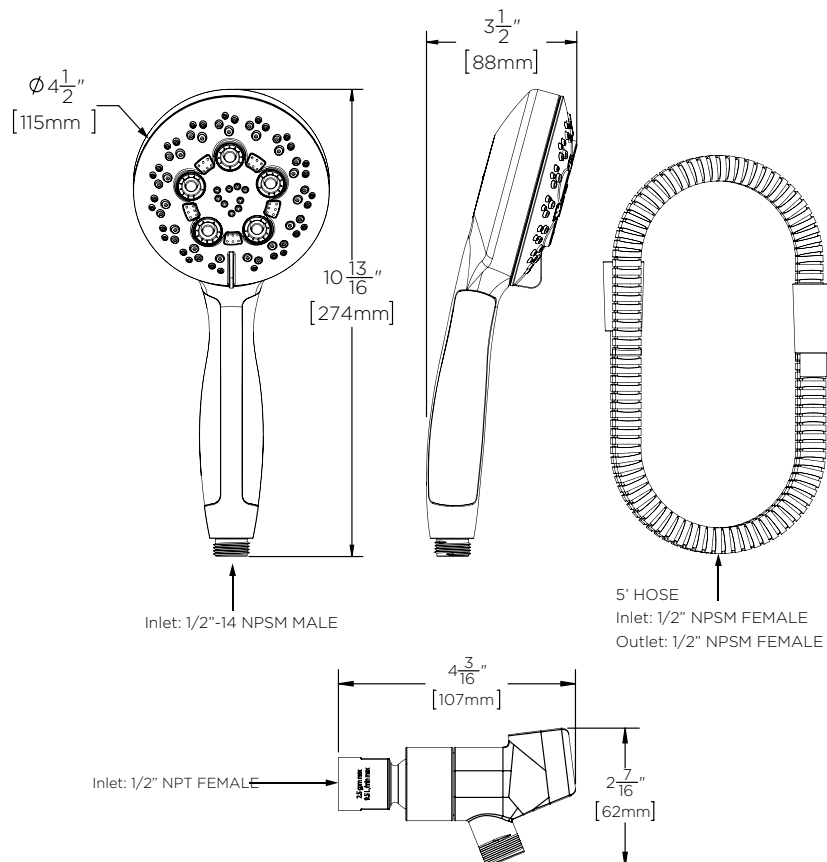

SPEAKMAN® VS-124O

Rio™ Hand Shower Head

FEATURES:

- 147 spray outlets
- 5-function hand shower, includes integral pause position
- Features no-slip handle
- Clean, matte spray face
- Includes 5-foot metal hose with metal couplings
- Coordinating shower bracket with rubber-lined holder
- Includes integral dual checks for code compliance
- 2.5 gpm (9.5 L/min) flow rate

FINISH:

PC BN

OPTIONS:

Add suffix to model #

- 2.0 gpm (7.6 L/min) flow rate ☐ -E2

COMPLIANCE:

- ASME A112.18.1/CSA B125.1 certified
- WaterSense certified (E2)

WARRANTY:

- Limited Lifetime Warranty (consumer use)
- 1 Year Limited (commercial use)

Architect/Engineer Approval Space:

SPEAKMAN
400 ANCHOR MILL ROAD
NEW CASTLE, DE 19720

P: 800-537-2107
F: 800-977-2747
W: WWW.SPEAKMAN.COM
R: DECEMBER 2016