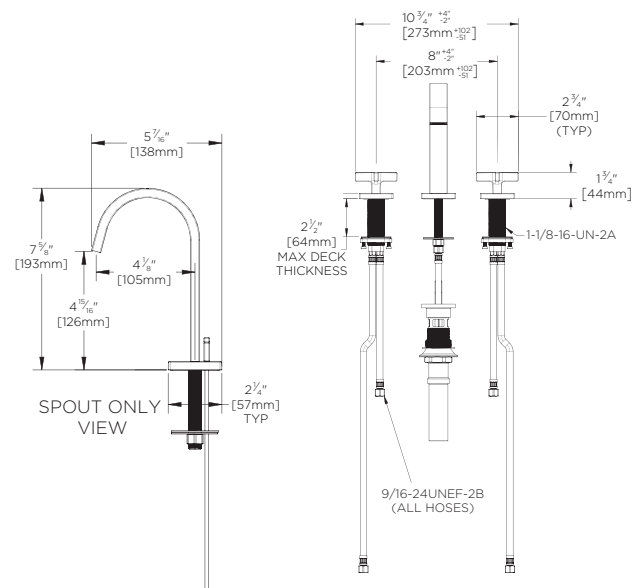

Lura® Widespread Faucet

FEATURES:

- 1.2 GPM (4.5 L/min) flow rate
- Brass construction
- Cross handles
- 1/4 turn ceramic cartridges
- Stainless steel inlet supply lines included, with 3/8" compression fittings
- Pop-up drain with lift rod
- Corrosion resistant finishes
- Coordinates with Lura Collection

STOCK FINISHES:

PC MB BBZ

SPECIALTY FINISHES:

BN ORB PN

STANDARDS:

- ASME A112.18.1/CSA B125.1 certified
- NSF/ANSI 61 certified
- NSF 372 certified
- WaterSense certified

WARRANTY:

Visit www.speakman.com for full product warranty information

- Limited Lifetime Warranty (consumer)
- 5 Year Limited Warranty (commercial)

1. All dimensions are in inches (millimeters) unless otherwise specified and are subject to change without notice.

Architect/Engineer Approval Space:

P: 800-537-2107
F: 800-977-2747
W: WWW.SPEAKMAN.COM
R: 03-NOVEMBER 2019