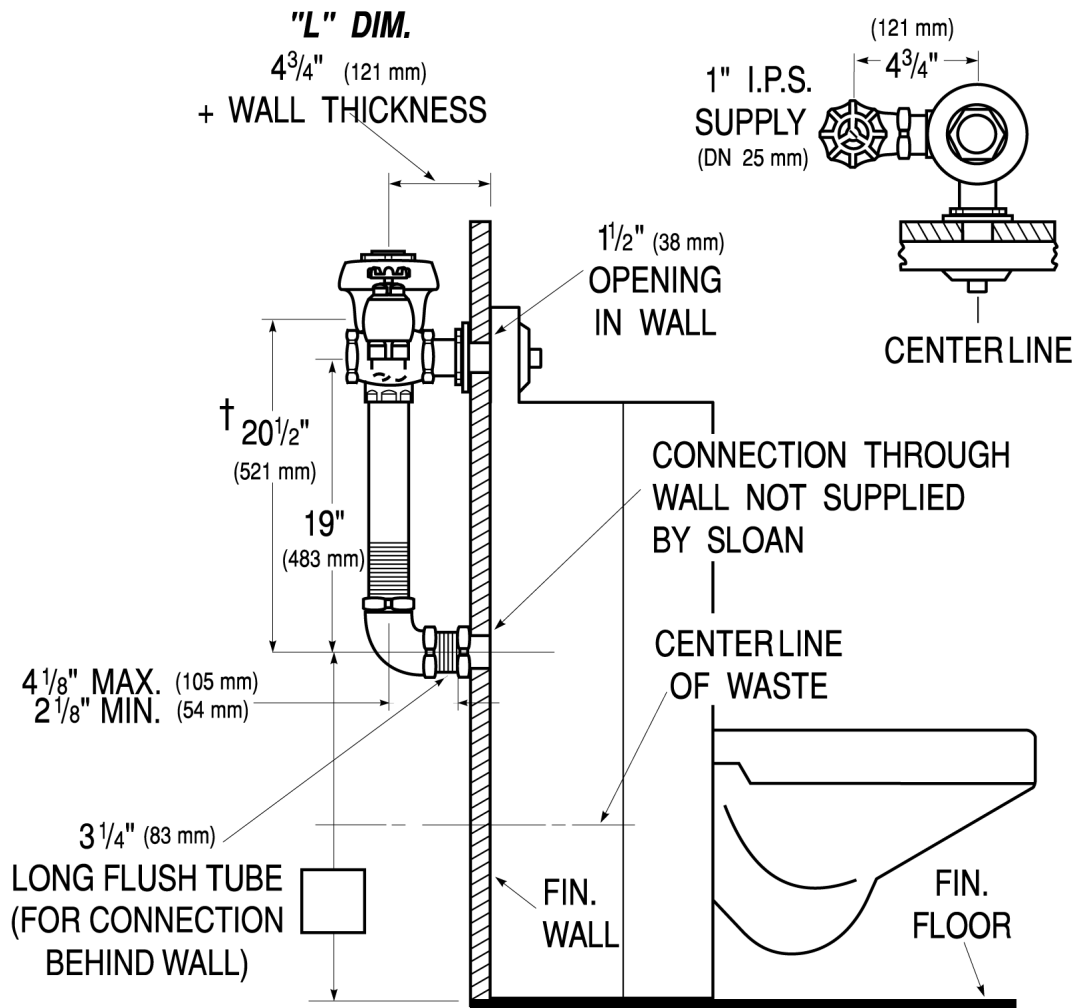

CODE NUMBER

3918113

DESCRIPTION

3.5 gpf, Rough Brass Finish, Single Flush, 7.75 L Dimension, Royal® Concealed Manual Flushometer.

DETAILS

- Flush Volume: 3.5 gpf (13.2 Lpf)
- Finish: Rough Brass (RB)
- Valve: Diaphragm
- Valve Body Material: Semi-red Brass
- Fixture Type: Water Closet
- Fixture Connection: Rear
- Rough-In Dimension: 20 ½" (521mm)
- Spud Coupling: 1 ½" (38mm)
- Supply Pipe: 1" (25mm)
- L Dimension: 7 ¾" (197mm) (7-3/4-LDIM)

VALVE OPERATING PRESSURE (FLOWING)

15-80 PSI (103-552 kPa). Specific fixtures may require greater minimum flowing pressure - consult manufacturer requirements.

DOWNLOADS

- [Sloan Stainless Steel Installation Instructions](#)
- [Control Stop Repair and Maintenance Guide](#)
- [Flush Connections Flanges Repair and Maintenance Guide](#)
- [Tail Piece Repair and Maintenance Guide](#)
- [Additional Downloads](#)

NOTES

All information contained within this document subject to change without notice.

Looking for other variations of the ROYAL 601 product? [View the general spec sheet with all options.](#)

[Find a compatible urinal](#) for this flushometer.

[Find a compatible water closet](#) for this flushometer.

Sloan 10500 Seymour Ave, Franklin Park, IL 60131

Phone: 800.982.5839 • Fax: 800.447.8329 • sloan.com

ROUGH-IN

Sloan 10500 Seymour Ave, Franklin Park, IL 60131
Phone: 800.982.5839 • Fax: 800.447.8329 • sloan.com