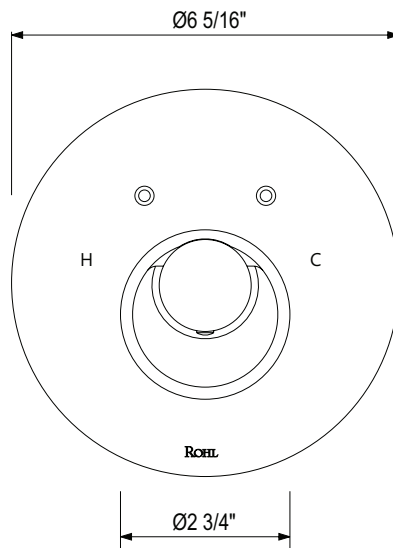

ECLISSI™ 3/4" THERMOSTATIC TRIM WITHOUT VOLUME CONTROL

EC13W1IW

FEATURES

- 16 outer handle and inner accent finish combinations
- Outer handle finish and spout finish are always the same
- Trimplate with temperature control and handle.
- All brass trimplate, escutcheon, and handle.
- Temperature control includes pre-sets safety stop with override.
- Must order 1005N 3/4 thermostatic rough to complete. includes extension kit.
- NOTE: Must order volume control rough R1040 and correct number of volume control trim handles EC18W1 to complete your shower system.

COLORS/FINISHES

Faucet and handle finishes:

- Polished Chrome
- Satin Nickel
- Matte Black*
- Satin Gold*

Accent finish options:

- Polished Chrome
- Satin Nickel
- Matte Black*
- Satin Gold*

WARRANTY

- Limited Lifetime
- (*) 5-Year Limited Warranty