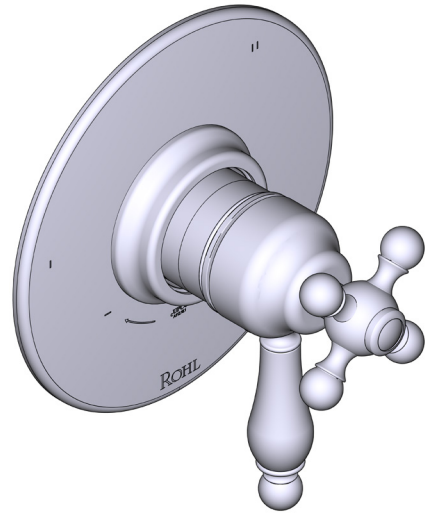

SPECIFICATIONS

DESCRIPTION

- Combines both thermostatic and pressure balance technologies
- "Set it and forget it" temperature control
- Temperature and volume control with diverter
- 3 dedicated functions and 2 shared functions
- Rough-in valve sold separately:
  - Order R45 therm & pressure balance rough-in valve
  - 3/4" R45 extension kit available, order EXT45KIT34
  - 1-1/4" R45 extension kit available, order EXT45KIT114

CARTRIDGE

- 0-955 (Included)

WARRANTY

- Most products or parts carry "Limited Warranties" against manufacturing defects. For US customers please visit houseofrohl.com/support and for Canadian customers please visit houseofrohl.ca/support for complete product and finish warranty.

Arcana™ 1/2" Therm & Pressure Balance Trim with 5 Functions (Shared)

CORE MODEL: TAC45W10P

UPC®