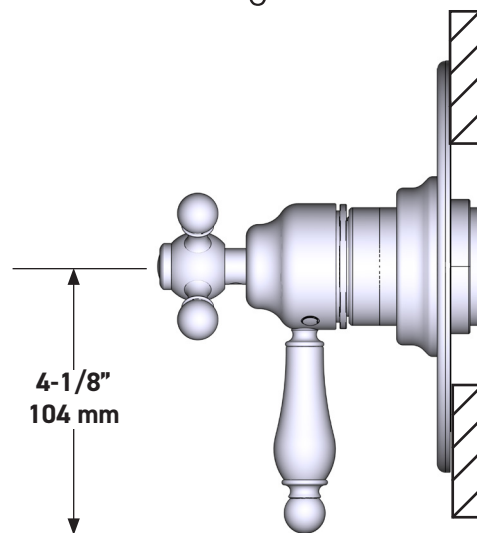

Arcana™ 1/2" Therm & Pressure Balance Trim with 5 Functions (Shared)

**CORE MODEL:** TAC45W10P

UPC®

For warranty or additional information, contact: