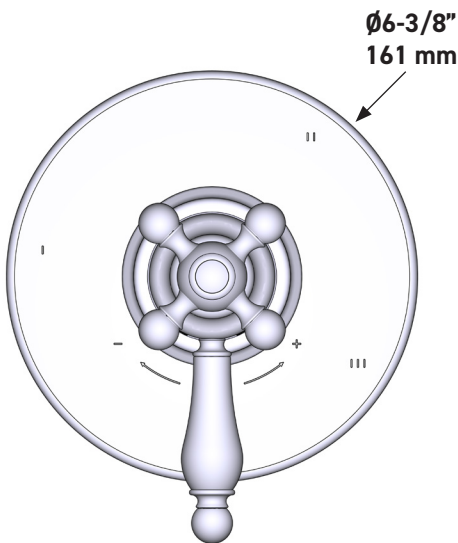

### DESCRIPTION

- Combines both thermostatic and pressure balance technologies
- "Set it and forget it" temperature control
- Temperature and volume control with diverter
- 3 dedicated functions and 2 shared functions
- Rough-in valve sold separately:
  - Order R45 therm & pressure balance rough-in valve
  - 3/4" R45 extension kit available, order EXT45KIT34
  - 1-1/4" R45 extension kit available, order EXT45KIT114

Arcana™ 1/2" Therm & Pressure Balance Trim with 5 Functions (Shared)

**CORE MODEL:** TAC45W10P

UPC®

For warranty or additional information, contact: