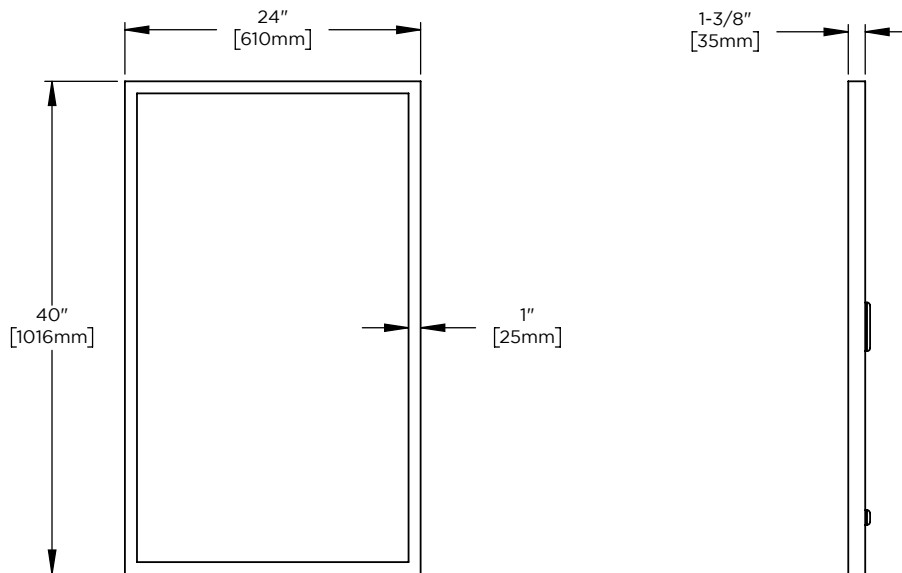

**Features**

- Rectangular mirror with hand finished metal frame
- Can be mounted in portrait or landscape orientation

**Materials & Construction**

- Stainless steel frame
- Structural plywood backing
- Includes all required mounting hardware

**Options**

- Available in:
  - CM2440F84, Polished Stainless Steel
  - CM2440F69, Brushed Pewter
  - CM2440F87, Aged Brass
- Compliments Craft Series designs and finishes

**Dimensions**

Width: 24"  
Height: 40"

**Model Number Key**

PRODUCT LINE	CATEGORY	WIDTH	HEIGHT	STYLE	FINISH OPTIONS
C = Craft Series	M = Mirror	24"	40"	F = Thin Framed	(See above)

Thin Framed Metal Mirror CM2440F