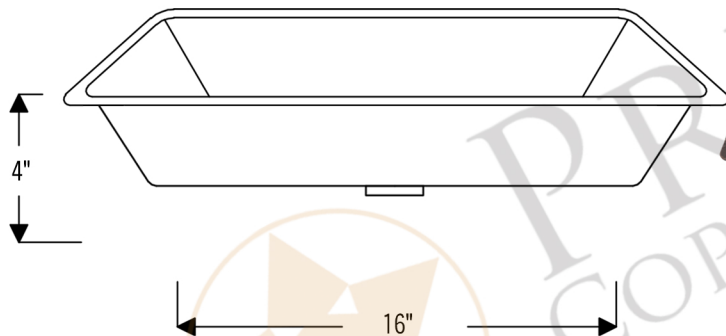

**PREMIER**  
COPPER PRODUCTS

**MODEL NUMBER: TFLREC22DB**

**DESCRIPTION: Terra Firma 22" Rectangle Under Counter  
Bathroom Sink**

**OUTER DIMENSION: 22" x 14" x 4"**

**INNER DIMENSION: 20" x 12" x 4"**

**BOTTOM SINK FLOOR DIMENSION: 16" x 8"**

**SINK HEIGHT: 4"**

**TEXTURE: Terra Firma**

**FINISH: Living Copper / Oil Rubbed Bronze**

**RIM: 1"**

**DRAIN OPENING: 1.5"**

**INSTALLATION TYPE: Undermount**

THIS PRODUCT IS HAND CRAFTED, SMALL VARIANCES IN COLOR AND SIZE MAY OCCUR.  
DO NOT MAKE ANY INSTALLATION CUTS UNTIL YOU RECEIVE YOUR ITEM(S).