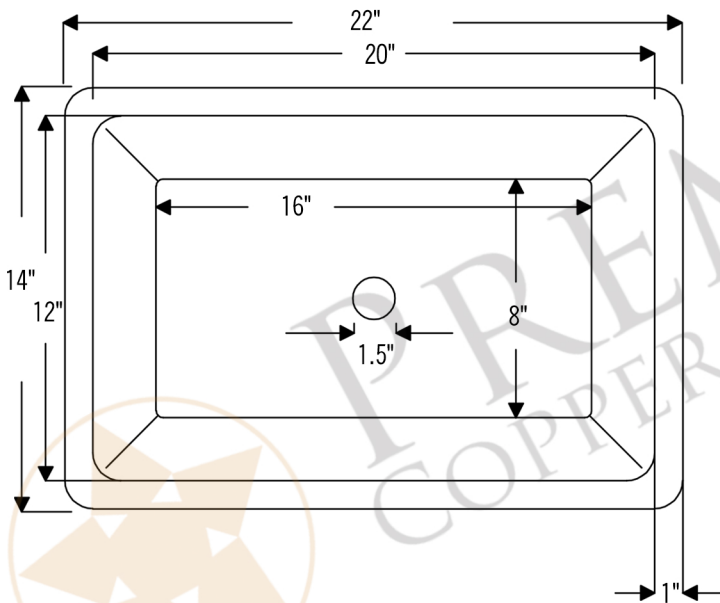

**PREMIER**  
COPPER PRODUCTS

**MODEL NUMBER: TFLREC22DB**

**DESCRIPTION: Terra Firma 22" Rectangle Under Counter  
Bathroom Sink**

**OUTER DIMENSION: 22" x 14" x 4"**

**INNER DIMENSION: 20" x 12" x 4"**

**BOTTOM SINK FLOOR DIMENSION: 16" x 8"**

**SINK HEIGHT: 4"**

**TEXTURE: Terra Firma**

**FINISH: Living Copper / Oil Rubbed Bronze**

**RIM: 1"**

**DRAIN OPENING: 1.5"**

**INSTALLATION TYPE: Undermount**

THIS PRODUCT IS HAND CRAFTED, SMALL VARIANCES IN COLOR AND SIZE MAY OCCUR.  
DO NOT MAKE ANY INSTALLATION CUTS UNTIL YOU RECEIVE YOUR ITEM(S).