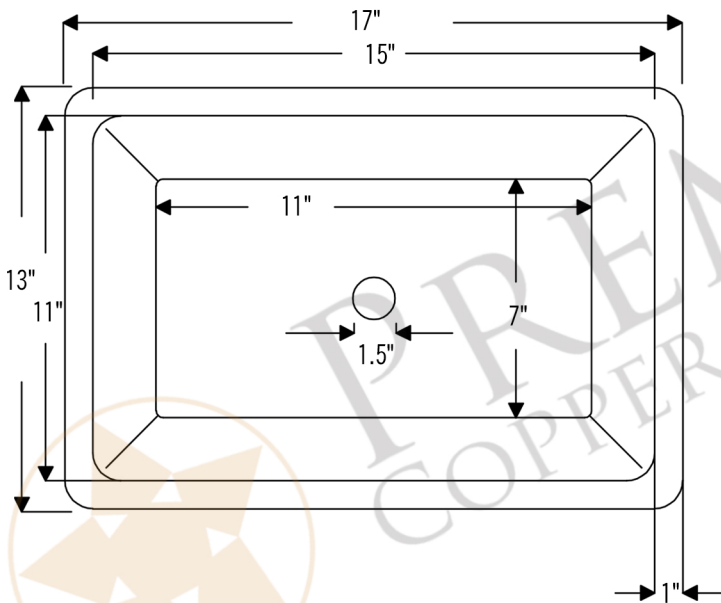

PREMIER
COPPER PRODUCTS

MODEL NUMBER: TFLREC17PB

**DESCRIPTION: Terra Firma 17" Rectangle Under Counter
Bathroom Sink**

OUTER DIMENSION: 17" x 13" x 4"

INNER DIMENSION: 15" x 11" x 4"

BOTTOM SINK FLOOR DIMENSION: 11" x 7"

SINK HEIGHT: 4"

TEXTURE: Terra Firma

FINISH: Polished Brass

RIM: 1"

DRAIN OPENING: 1.5"

INSTALLATION TYPE: Undermount

THIS PRODUCT IS HAND CRAFTED, SMALL VARIANCES IN COLOR AND SIZE MAY OCCUR.
DO NOT MAKE ANY INSTALLATION CUTS UNTIL YOU RECEIVE YOUR ITEM(S).