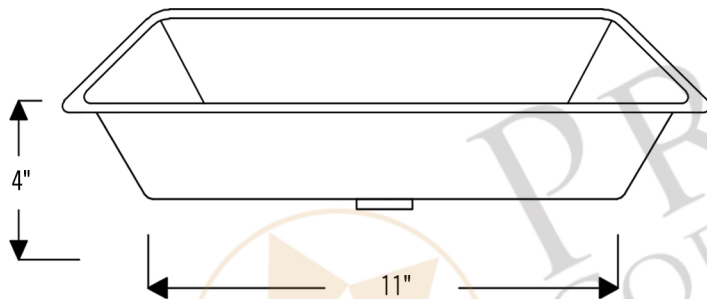

PREMIER
COPPER PRODUCTS

MODEL NUMBER: TFLREC17PB

**DESCRIPTION: Terra Firma 17" Rectangle Under Counter
Bathroom Sink**

OUTER DIMENSION: 17" x 13" x 4"

INNER DIMENSION: 15" x 11" x 4"

BOTTOM SINK FLOOR DIMENSION: 11" x 7"

SINK HEIGHT: 4"

TEXTURE: Terra Firma

FINISH: Polished Brass

RIM: 1"

DRAIN OPENING: 1.5"

INSTALLATION TYPE: Undermount

THIS PRODUCT IS HAND CRAFTED, SMALL VARIANCES IN COLOR AND SIZE MAY OCCUR.
DO NOT MAKE ANY INSTALLATION CUTS UNTIL YOU RECEIVE YOUR ITEM(S).