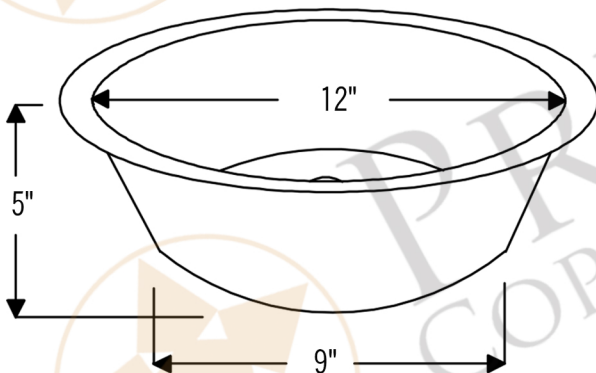

PREMIER
COPPER PRODUCTS

MODEL NUMBER: TFBR14PB2

**DESCRIPTION: Terra Firma 14" Round Under Counter
BAR/PREP Sink**

OUTER DIMENSION: 14" x 5"

INNER DIMENSION: 12" x 5"

BOTTOM SINK FLOOR DIMENSION: 9"

SINK HEIGHT: 5"

RIM: 1"

TEXTURE: Terra Firma

FINISH: Polished Brass

DRAIN OPENING: 2"

INSTALLATION TYPE: Undermount

THIS PRODUCT IS HAND CRAFTED, SMALL VARIANCES IN COLOR AND SIZE MAY OCCUR.
DO NOT MAKE ANY INSTALLATION CUTS UNTIL YOU RECEIVE YOUR ITEM(S).