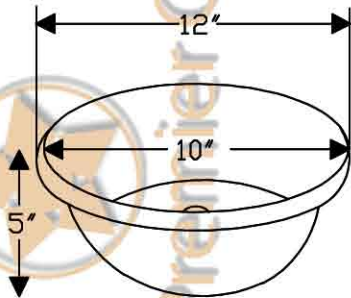

# ITEM # LR12RDB SMALL ROUND SELF RIMMING HAMMERED COPPER SINK

CODE/STANDARD COMPLIANCE

\* IAPMO/cUPC LISTED

**OUTER DIMENSIONS: 12"X5"**  
**INNER DIMENSIONS: 10"X5"**  
**DRAIN SIZE: 1.5" W/O OVERFLOW**  
**MATERIAL GAUGE:17**

**IMPORTANT:** THIS PRODUCT IS HAND CRAFTED AND SMALL VARIANCES MAY OCCUR. DIMENSIONS MAY VARY UP TO 1/4". DO NOT MAKE ANY INSTALLATION CUTS UNTIL YOU RECEIVE YOUR SINK.