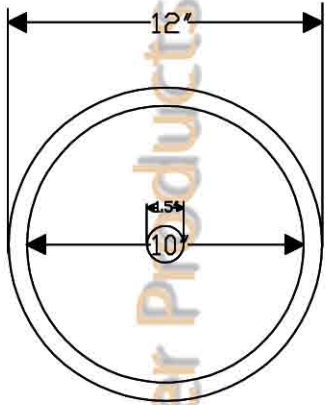

# ITEM # LR12RDB SMALL ROUND SELF RIMMING HAMMERED COPPER SINK

CODE/STANDARD COMPLIANCE

\* IAPMO/cUPC LISTED

**OUTER DIMENSIONS: 12"X5"**  
**INNER DIMENSIONS: 10"X5"**  
**DRAIN SIZE: 1.5" W/O OVERFLOW**  
**MATERIAL GAUGE:17**

**IMPORTANT:** THIS PRODUCT IS HAND CRAFTED AND SMALL VARIANCES MAY OCCUR. DIMENSIONS MAY VARY UP TO 1/4". DO NOT MAKE ANY INSTALLATION CUTS UNTIL YOU RECEIVE YOUR SINK.