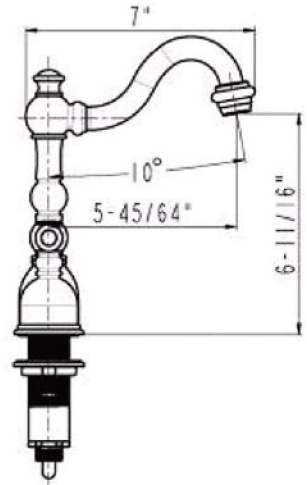

TRU™ Faucets

BY PREMIER COPPER PRODUCTS

B-WS010RB

PRODUCT SPECIFICATIONS