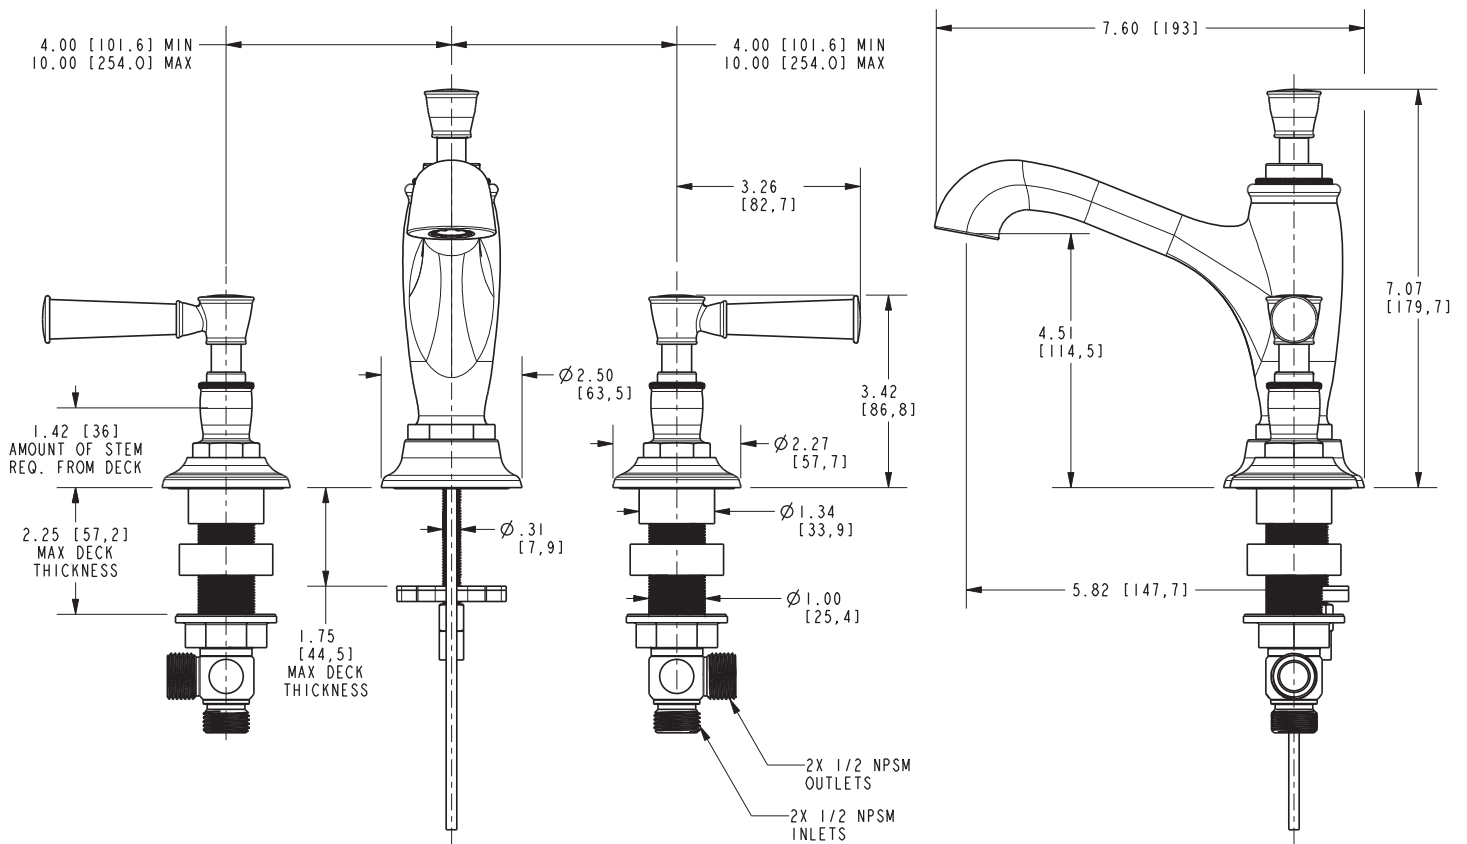

Widespread Lavatory Faucet
2910

Features

- Solid brass construction
- Brass valve bodies
- Quarter-turn washerless ceramic disc valve cartridges
- Spout assembly with integral supply hoses
- Pop-up drain with tailpiece
- 4.51" (11.5 cm) spout height at outlet
- 5.82" (14.8 cm) spout reach (c-c)
- For 8" (20.3 cm) centers - Maximum 20" (50.8 cm)
- ADA Compliant
- 1.2 GPM (4.5 LPM) Max

Model	Description	Colors Finishes
2910	Widespread Lavatory Faucet	<input type="checkbox"/> 10B <input type="checkbox"/> 15 <input type="checkbox"/> 15S <input type="checkbox"/> 26 <input type="checkbox"/> Other

Product Specification Add "Color / Finish" suffix to Model number, below.

The two-handle Widespread Lavatory Faucet shall be made of solid brass construction. Faucet shall incorporate a spout assembly with integral supply hoses and feature brass valve bodies with quarter-turn washerless ceramic disc valve cartridges. Faucet shall have a 1.2 gallon (4.5 liter) per minute maximum flow rate. Product shall be for 8" (20.3 cm) centers - Maximum 20" (50.8 cm). Product shall incorporate a 4.51" (11.5 cm) spout height at outlet and a 5.82" (14.8 cm) spout reach (c-c). Faucet shall include a pop-up drain with tailpiece and incorporate ADA compliant traditional lever handles. Widespread Lavatory Faucet shall be Newport Brass Model 2910/____.

2910

PRODUCT DIMENSIONS *(Units are in inches)*

Product Dimensions are provided for reference only. For specific product installation guidelines, please reference the Installation Instructions of the product being installed.