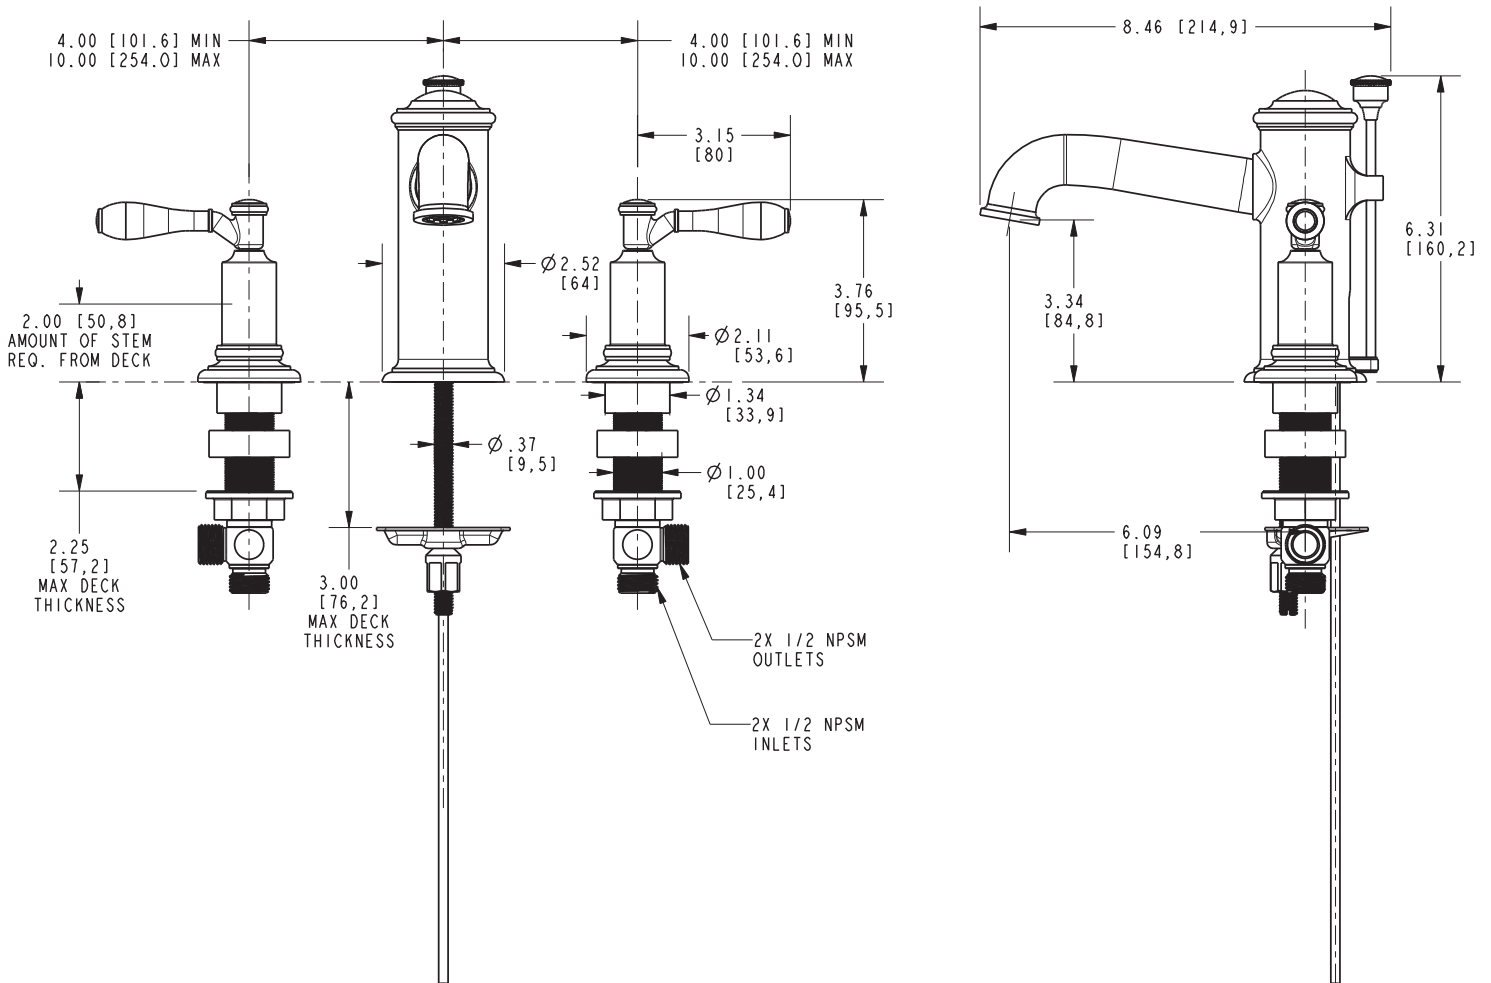

**Features**

- Solid brass construction
- Brass valve bodies
- Quarter-turn washerless ceramic disc valve cartridges
- Spout assembly with integral supply hoses
- Pop-up drain with tailpiece
- 3.34" (8.5 cm) spout height at outlet
- 6.09" (15.5 cm) spout reach (c-c)
- For 8" (20.3 cm) centers - Maximum 20" (50.8 cm)
- ADA Compliant
- 1.2 GPM (4.5 LPM) Max

**Product Specification** Add "Color / Finish" suffix to Model number, below.

The two-handle Widespread Lavatory Faucet shall be made of solid brass construction. Faucet shall incorporate a spout assembly with integral supply hoses and feature brass valve bodies with quarter-turn washerless ceramic disc valve cartridges. Faucet shall have a 1.2 gallon (4.5 liter) per minute maximum flow rate. Product shall be for 8" (20.3 cm) centers - Maximum 20" (50.8 cm). Product shall incorporate a 3.34" (8.5 cm) spout height at outlet and a 6.09" (15.5 cm) spout reach (c-c). Faucet shall include a pop-up drain with tailpiece and incorporate ADA compliant traditional lever handles. Widespread Lavatory Faucet shall be Newport Brass Model 2550/\_\_\_\_.

## PRODUCT DIMENSIONS *(Units are in inches)*

Product Dimensions are provided for reference only. For specific product installation guidelines, please reference the Installation Instructions of the product being installed.