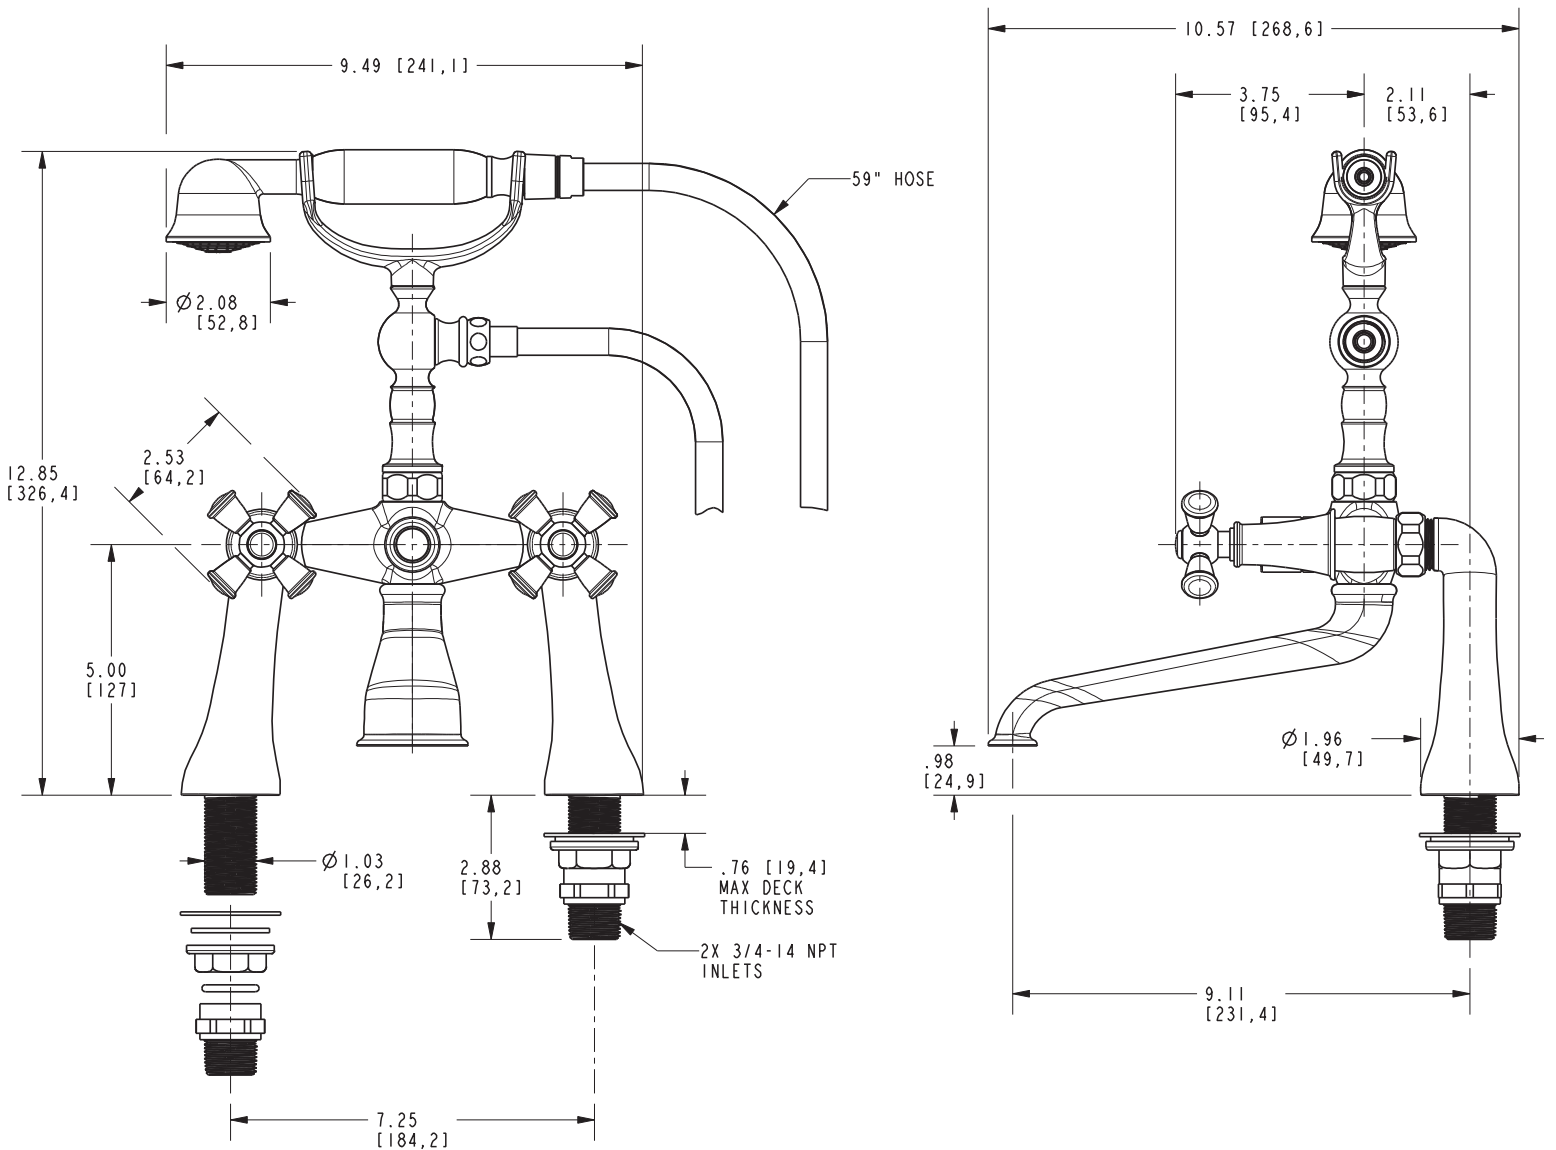

AYLESBURY

Tub and Handshower Set 2400-4272

Features

- Solid brass construction
- Quarter-turn washerless ceramic disc valve cartridges
- 3/4" NPT hot and cold inlet fittings
- 9.11" (23.1 cm) tub spout reach from inlet fittings (c-c)
- 2.08" (5.3 cm) handshower diameter
- For deck-mounted configurations
- ADA Compliant
- 1.8 GPM (6.8 LPM) Max, Handshower Only

Product Specification Add "Color / Finish" suffix to Model number, below.

The Exposed Tub and Handshower Set shall be made of solid brass construction and incorporate quarter-turn washerless ceramic disc valve cartridges. Exposed Tub and Handshower Set shall incorporate a push button diverter and ADA complaint cross handles. Product shall be designed for deck-mounted configurations. Product shall have a 9.11" (23.1 cm) tub spout reach (c-c) and 3/4" NPT deck-mounted hot/cold inlet fittings. Product shall feature a solid brass handshower having a diameter of 2.08" (5.3 cm) and a 1.8 gallons (6.7 liters) per minute maximum flow rate. Exposed Tub and Handshower Set shall be Newport Brass Model 2400-4272/_____.

2400-4272

PRODUCT DIMENSIONS *(Units are in inches)*

Product Dimensions are provided for reference only. For specific product installation guidelines, please reference the Installation Instructions of the product being installed.

Alyesbury Tub and Handshower Set 2400-4272