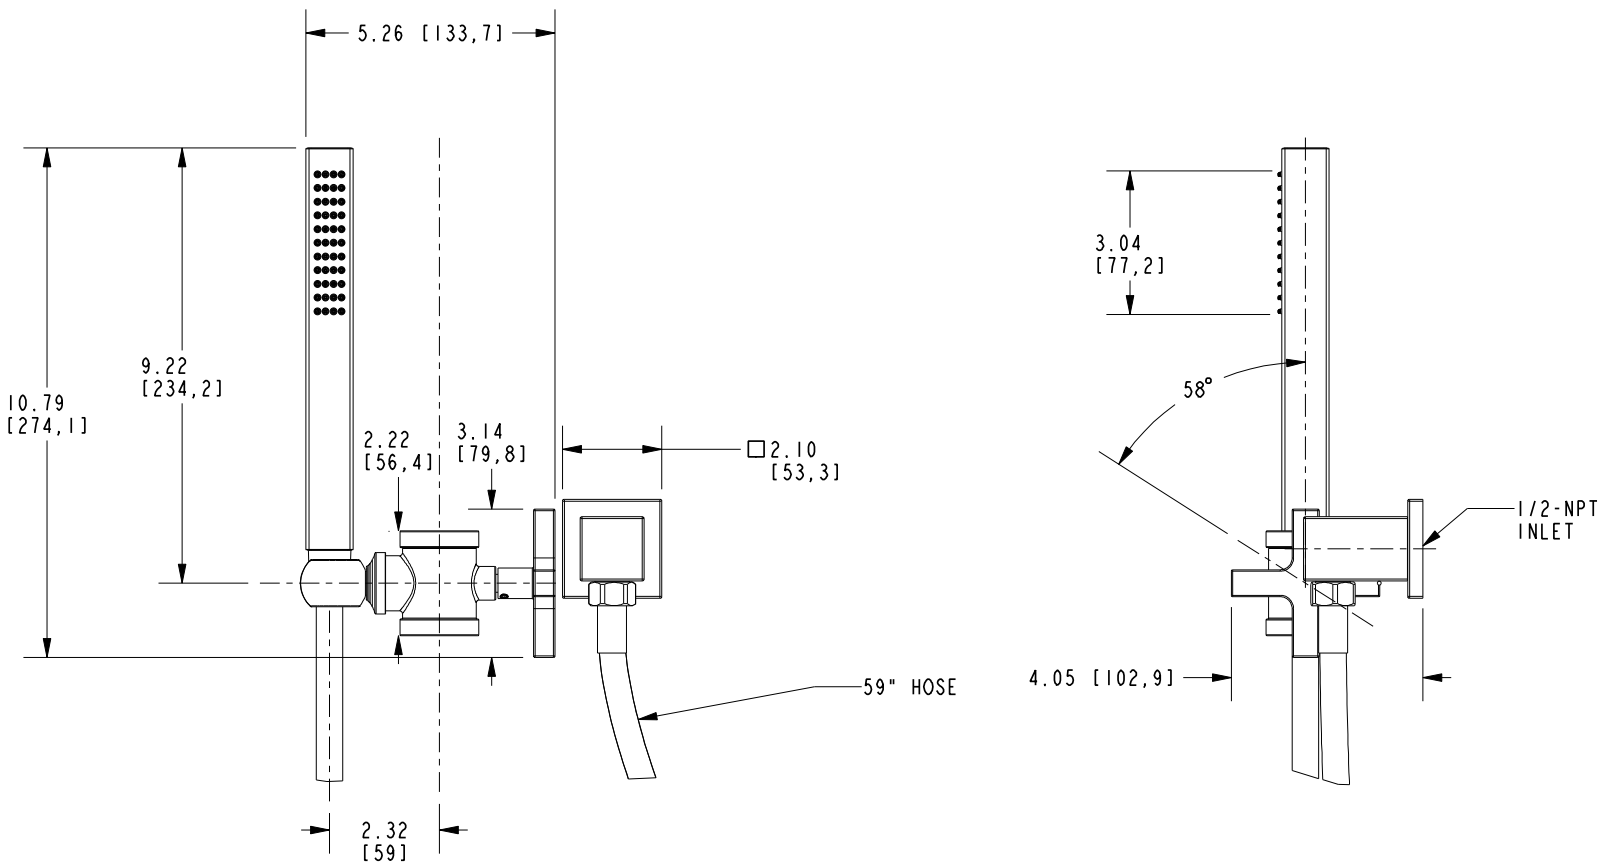

NEWPORT BATH

Features

- Converts any ADA grab bars into Handshower w/ Slidebar Set
- Compatible with all Newport Brass / Ginger Grab bars
- Fully adjustable (height and angle)
- Single function spray
- Rubber nozzles facilitate easy cleaning
- 59" [149.9 cm] spiral shower hose
- 1/2" NPT inlet elbow fitting
- 3" x 3/4" (7,6 cm x 1,9 cm) spray area.
- 1.8 GPM (6.8 LPM) Max

Handshower Set Mount for 1-1/4" Dia. Grab Bars

2040-0442

Codes / Standards Compliance

Meets or exceeds the following at date of manufacture:

- ASME A112.18.1/CSA B125.1-18
- IAMPO/cUPC
- IPC
- Energy Policy Act of 1992
- EPA WaterSense
- California Energy Commission
- ASME A112.18.3 (Back Flow)
- All applicable US Federal and State material regulations

Product Specification Add "Color / Finish" suffix to Model number, below.

The Handshower set mount shall be of solid brass construction while incorporating a non-metallic handshower engine. Handshower shall have a single function spray pattern incorporating a finished spray surface. Handshower shall incorporate twin back-check valves within the handle. Handshower Set shall have a 1/2" NPT inlet elbow fitting and 3" x 3/4" (7.6 cm x 1.9 cm) spray area while operating at 1.8 gallons (6.7 liters) per minute maximum flow rate. Handshower Set is intended for use with 1-1/4" [3.175 cm] diameter tube. Handshower set mount shall be Newport Brass Model 2040-0442/____. Required accessory Grab Bar shall be Newport Brass Model ____0-39____/____.

2040-0442

Product Dimensions are provided for reference only. For specific product installation guidelines, please reference the Installation Instructions of the product being installed.

Newport Bath Handshower Slider Kit 2040-0442