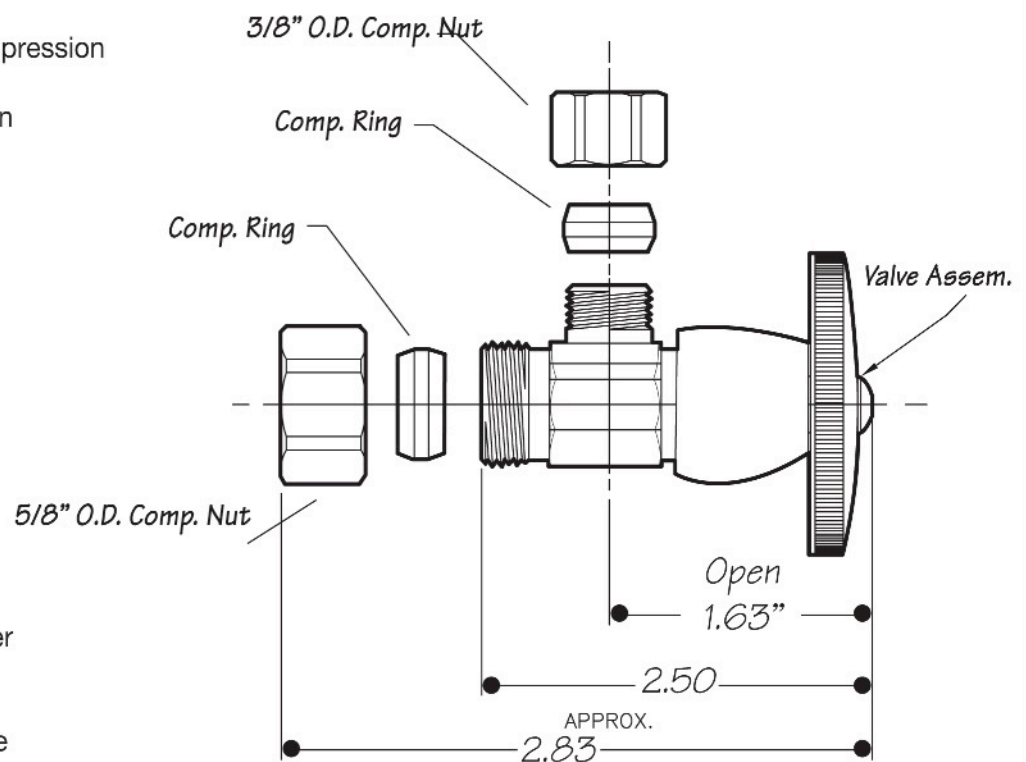

INSTALLATION DIMENSIONS

This model offers you the following features & benefits:

- 5/8" O.D. (1/2 CTS) Inlet Compression
- 3/8" O.D. Outlet Compression
- 1/4 Turn ceramic cartridge
- Available in 21 finishes
 - CPB - Polished Chrome
 - SC - Satin Chrome
 - PN - Polished Nickel
 - BRN - Brushed Nickel
 - PEW - Pewter
 - PRN - Pearl Nickel
 - AB - Antique Brass
 - SB - Satin Brass
 - PVD - Polished Brass
 - WB - Weathered Brass
 - WCP - Weathered Copper
 - ACP - Antique Copper
 - PCP - Polished Copper
 - ORB - Oil Rubbed Bronze
 - VB - Venetian Bronze*
 - PVDDB - Brushed Bronze
 - TB - Tuscan Brass
 - MB - Matte Black
 - FG - French Gold
 - GPB - Polished Gold
 - SG - Satin Gold