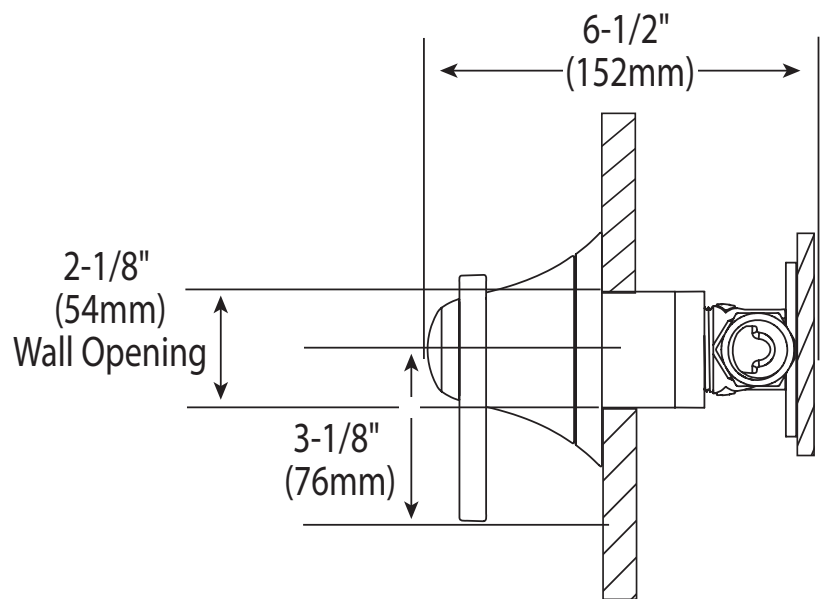

DESCRIPTION

- Metal construction with various finishes identified by suffix
- For use with S3600 3/4" volume control valve

OPERATION

- Lever style handle operation

CARTRIDGE

- 130157 volume ceramic disk cartridge design

FLARA™
Single Function Flow Valve Trim

Models: TS4202 series

Valve: S3600 (sold separately)

CRITICAL DIMENSIONS

(DO NOT SCALE)