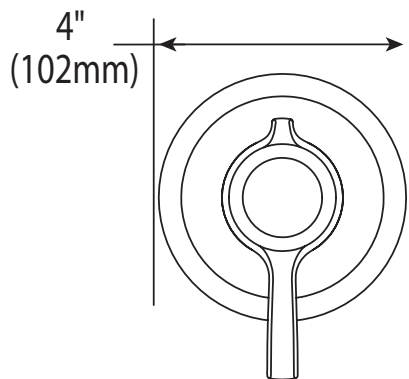

DESCRIPTION

- Metal construction with various finishes identified by suffix
- For use with S3600 3/4" volume control valve

OPERATION

- Lever style handle operation

CARTRIDGE

- 130157 volume ceramic disk cartridge design

FLARA™
Single Function Flow Valve Trim

Models: TS4202 series

Valve: S3600 (sold separately)

CRITICAL DIMENSIONS

(DO NOT SCALE)