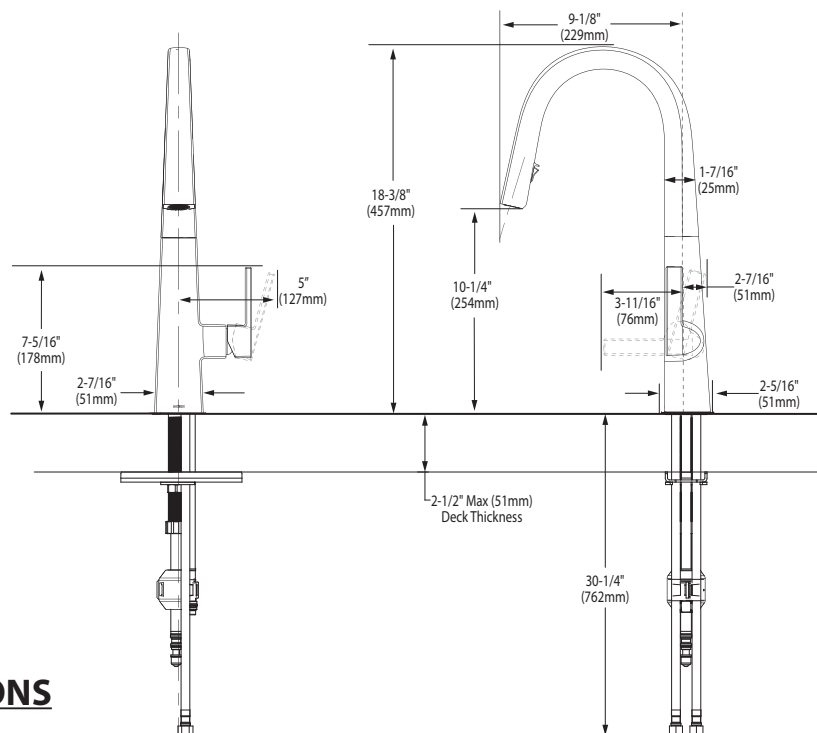

FAUCET DESCRIPTION

- Reflex™ pulldown system offers smooth operation, easy movement and secure docking
- Power Clean™ spray technology
- Metal construction with various finishes identified by suffix
- DuraLock™ Quick connect installation
- Pulldown spray with 68" braided hose
- Flexible supply lines with 3/8" compression fittings
- High arc spout provides height and reach to fill or clean large pots while pulldown wand provides the maneuverability for cleaning or rinsing
- 360° rotating spout
- Faucet designed for handle to be mounted on right side

Visit www.moen.com/support for complete details and limitations

Nio™
Single Handle
Pulldown Kitchen Faucet

Models: S75005 series

NOTE: THIS FAUCET IS DESIGNED TO BE INSTALLED THROUGH 1 HOLE, 1-1/2" (38mm) MIN. DIA.

CRITICAL DIMENSIONS

(DO NOT SCALE)

FOR MORE INFORMATION CALL: 1-800-BUY-MOEN

www.moen.com