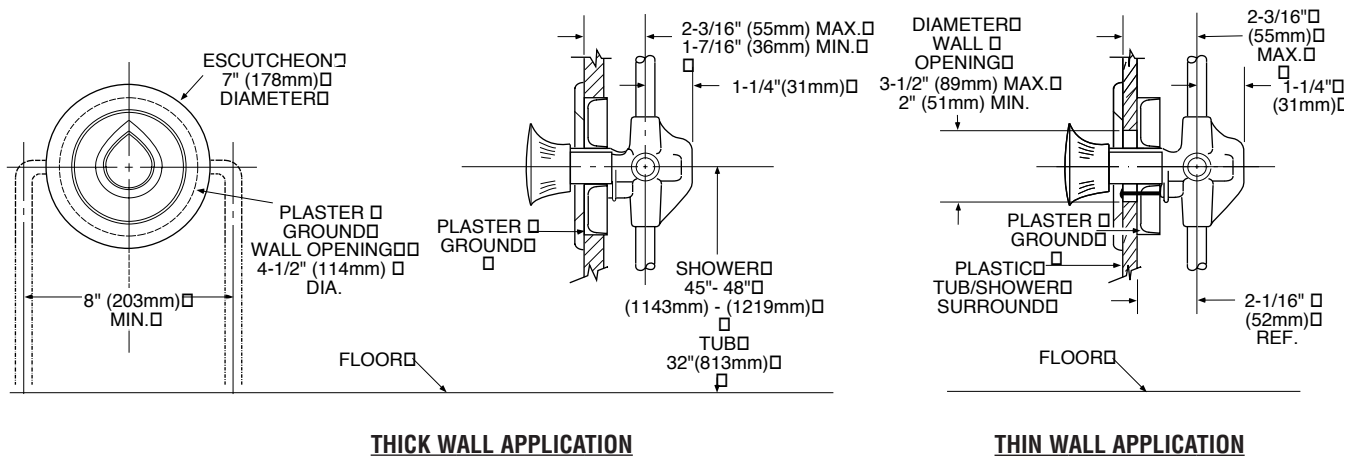

DESCRIPTION

- Brass construction
- 1/2" IPS connections

OPERATION

- Single handle
- Pull-on/push-off design
- Allows control of both temperature selection and volume with a single handle

CARTRIDGE

- 1225 cartridge design
- Nonmetallic/nonferrous and stainless steel materials
- Accommodates back to back installations

CHATEAU®
Single Handle Tub/Shower Valve Only

Model: 62700
(Bulk packed 12 per carton)
Shown with T470 Trim

NOTE: See reverse side for illustrated parts

CRITICAL DIMENSIONS

(DO NOT SCALE)