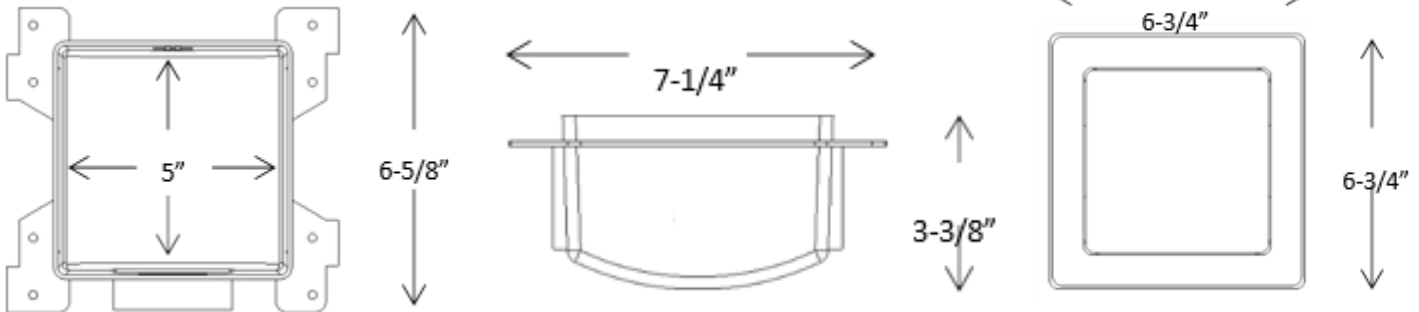

MAINLINE®

Louvered Air Admittance Box

Product Specifications

Material:

- High-Impact Polystyrene (HIPS)

Listings & Approvals:

- ICC Listed

✓ To Submit	Part #	Description
	MLJBSBOXLC	Vent Box w/ Louvered Cover

Installation Instructions:

- Use nails or screws to attach box to stud

If used with valves or drains:

- Connect valves to supply lines
- Solvent cement the drainpipe to box drain
- Knock out drain cover after test