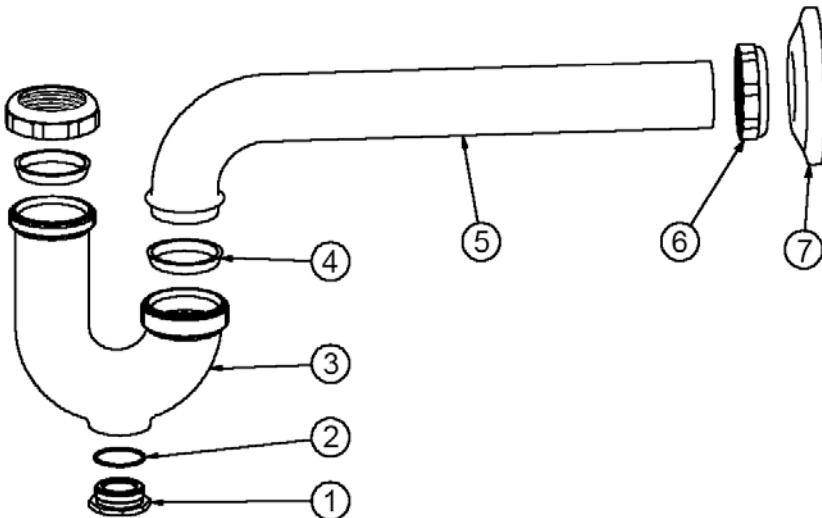

**SPECIFICATIONS**

1-1/4" SEMI-CAST WITH CLEANOUT

- 7-1/2" 17 GA Brass Wall Tube
- Includes 2 Rubber & 2 PE Washers
- Zinc Nut Kit
- Shallow Escutcheon
- Chrome Plated

**MLZ8700**

No.	Part Name	Material
1	Cleanout Plug	Brass
2	Washer	Rubber
3	J-Bend	Cast Brass
4	Washer	Rubber or PE
5	Wall Tube	Brass
6	Slip Nut	Zinc
7	Escutcheon	Plated Steel

CROSS REFERENCE	
Z8700-PC	518-173
8872C	J37-124
5303PCDC	