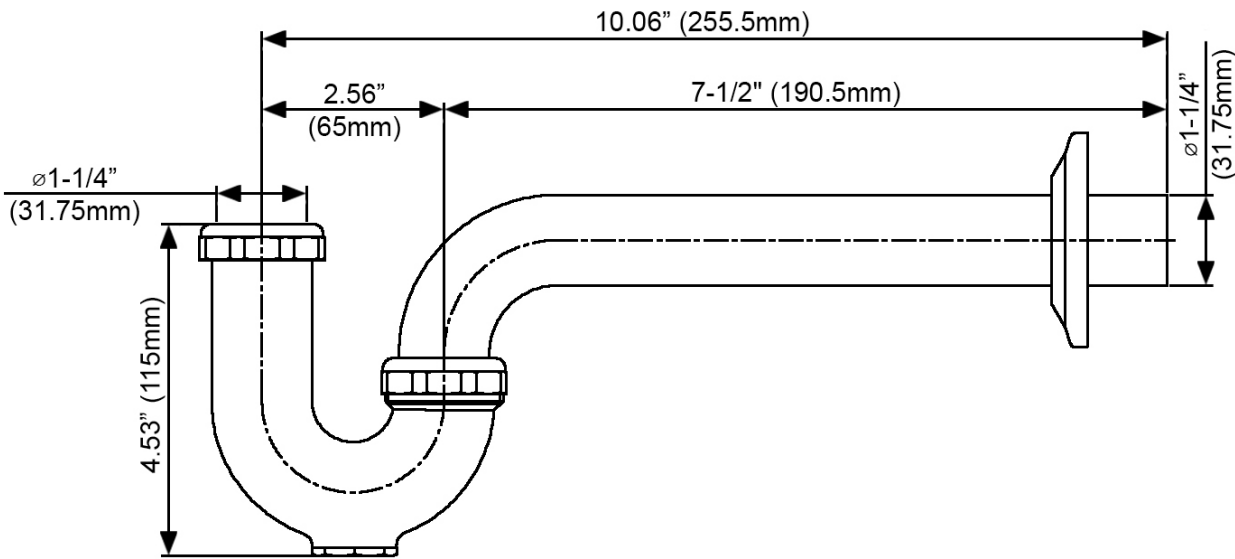

**SPECIFICATIONS**

1-1/4" SEMI-CAST WITH CLEANOUT

- 7-1/2" 17 GA Brass Wall Tube
- Includes 2 Rubber & 2 PE Washers
- Zinc Nut Kit
- Shallow Escutcheon
- Chrome Plated

**MLZ8700**

No.	Part Name	Material
1	Cleanout Plug	Brass
2	Washer	Rubber
3	J-Bend	Cast Brass
4	Washer	Rubber or PE
5	Wall Tube	Brass
6	Slip Nut	Zinc
7	Escutcheon	Plated Steel

CROSS REFERENCE	
Z8700-PC	518-173
8872C	J37-124
5303PCDC	