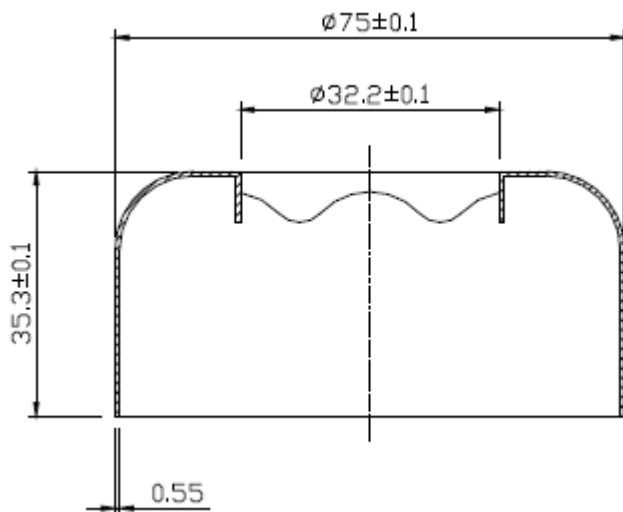

### SPECIFICATIONS

- For 1-1/4" P-trap
- Polished Steel

**MLBOE114**

No.	Part Name	Material
1	Body	Steel