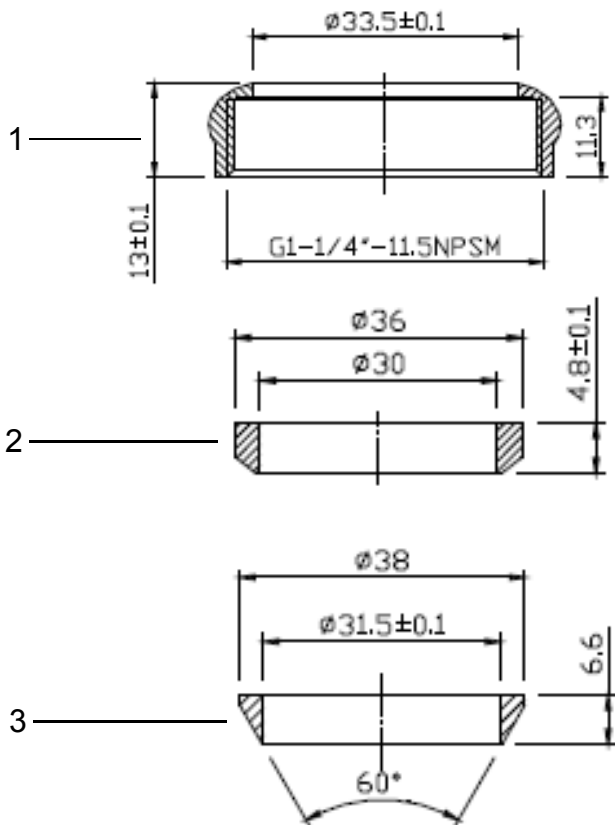

### SPECIFICATIONS

- For 1-1/4" P-trap
- Includes:
  - 2 Chrome Brass Nuts
  - 2 Rubber Washers
  - 2 Poly Washers

**MLBN114**

No.	Part Name	Material
1	Nut	Brass
2	Washer	Rubber
3	Washer	PE