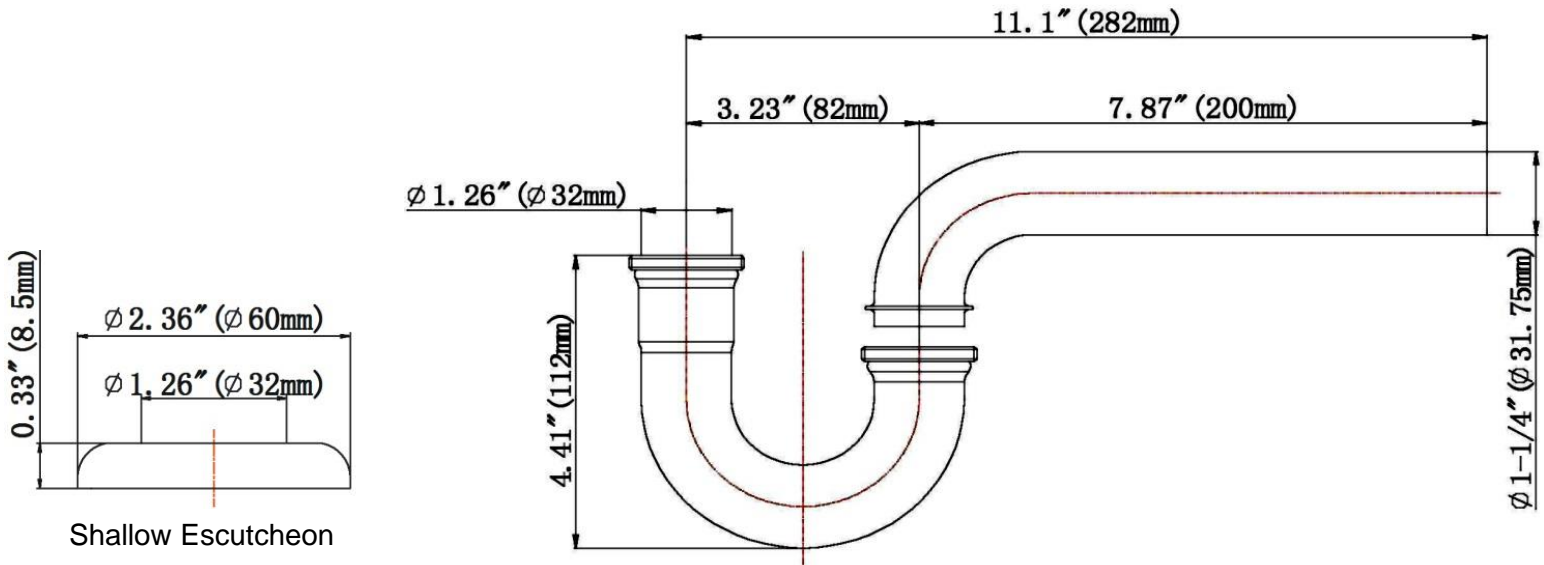

1-1/4" Tubular P-Trap less Cleanout

Product Specifications

FEATURES

- 7-7/8" 17 GA Brass Wall Tube
- Chrome Plated
- Zinc Nut Kit
- Shallow Escutcheon

ML701

APPLICABLE STANDARDS/CODES

Specified model meets or exceeds the following:

- ASME A112.18.1/CSA B125.1
- IAPMO/cUPC

Part #	Part Description	Material
1	Wall Tube	Brass
2	Slip Nut	Zinc
3	Washer	Rubber
4	J-Bend	Brass
5	Washer	Rubber
6	Escutcheon	Plated Steel

Warranty

See warranty information for more details.