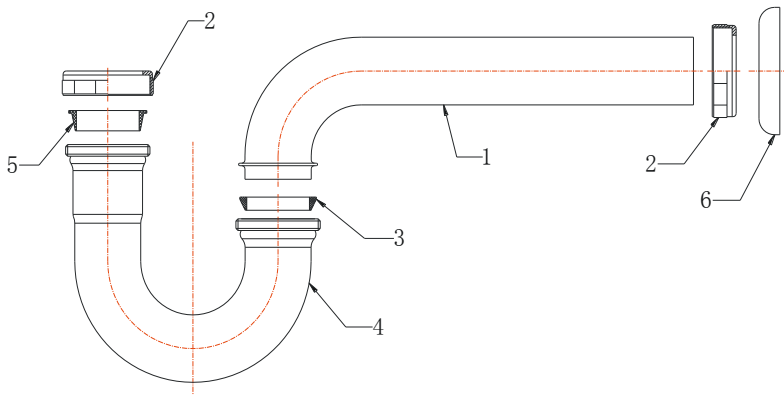

1-1/4" Tubular P-Trap less Cleanout

Product Specifications

FEATURES

- 7-7/8" 17 GA Brass Wall Tube
- Chrome Plated
- Zinc Nut Kit
- Shallow Escutcheon

ML701

APPLICABLE STANDARDS/CODES

Specified model meets or exceeds the following:

- ASME A112.18.1/CSA B125.1
- IAPMO/cUPC

Part #	Part Description	Material
1	Wall Tube	Brass
2	Slip Nut	Zinc
3	Washer	Rubber
4	J-Bend	Brass
5	Washer	Rubber
6	Escutcheon	Plated Steel

Warranty

See warranty information for more details.