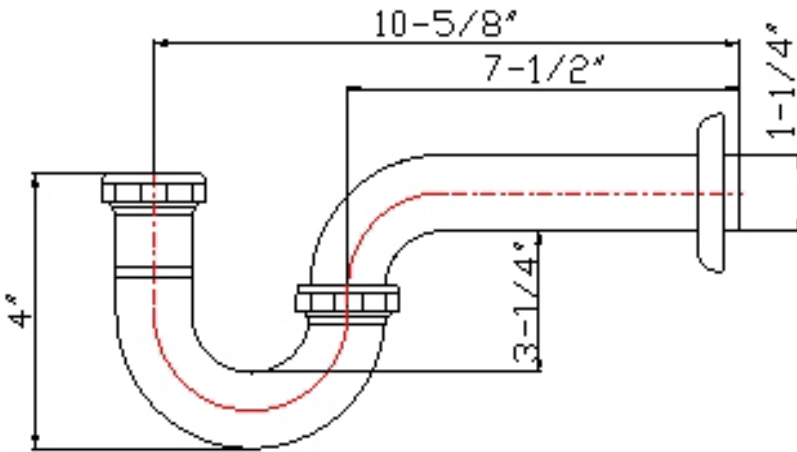

SPECIFICATIONS

1-1/4" TUBULAR LESS CLEANOUT

- 7-1/2" Brass Wall Tube
- 1-1/4" x 10-5/8"
- Zinc Nut Kit
- Shallow Escutcheon
- Chrome Plated

Model #	ML7001	ML27001
Gauge	20	22

No.	Part Name	Material
1	Nut	Zinc
2	Washer	Rubber
3	J-Bend	Brass
4	Washer	Rubber
5	Nut	Zinc
6	Wall Tube	Brass
7	Escutcheon	Steel