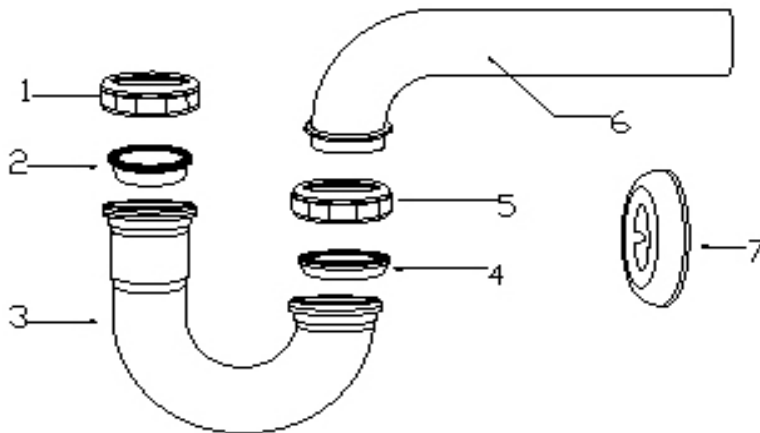

SPECIFICATIONS

1-1/4" TUBULAR LESS CLEANOUT

- 7-1/2" Brass Wall Tube
- 1-1/4" x 10-5/8"
- Zinc Nut Kit
- Shallow Escutcheon
- Chrome Plated

Model #	ML7001	ML27001
Gauge	20	22

No.	Part Name	Material
1	Nut	Zinc
2	Washer	Rubber
3	J-Bend	Brass
4	Washer	Rubber
5	Nut	Zinc
6	Wall Tube	Brass
7	Escutcheon	Steel