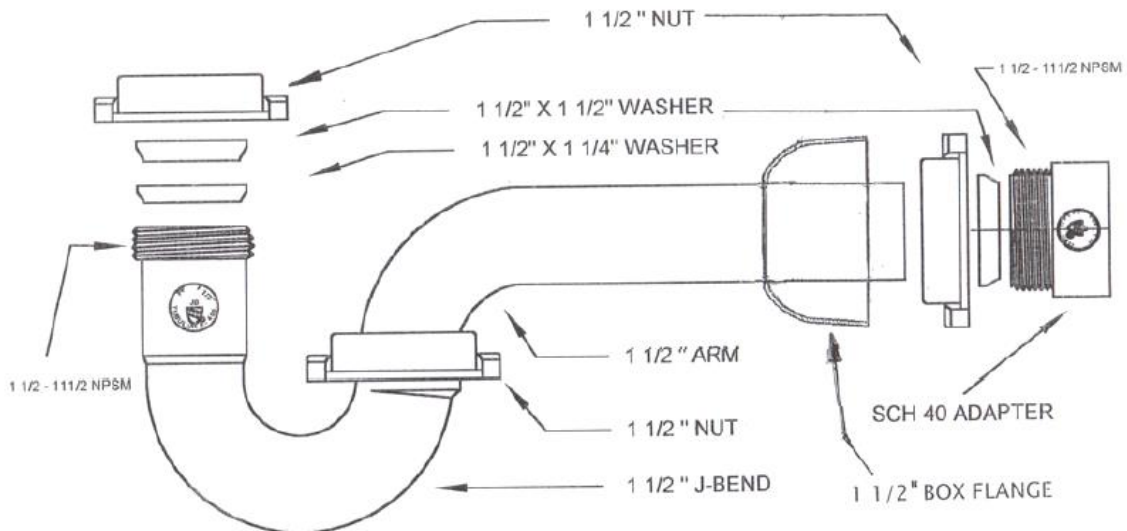

Tube P-Trap, Chrome Plated

Product Specifications

MAINLINE®

FEATURES

- Ideal for Pedestal Lavatory Applications
- High-Luster, Decorative Chrome Plating
- With PVC Marvel Adapter and Box Flange

✓ To Submit	Part #	Description	Pkg
	MLA9703CPBG	1-1/2" ABS Tube P-Trap with Adapter	Bag