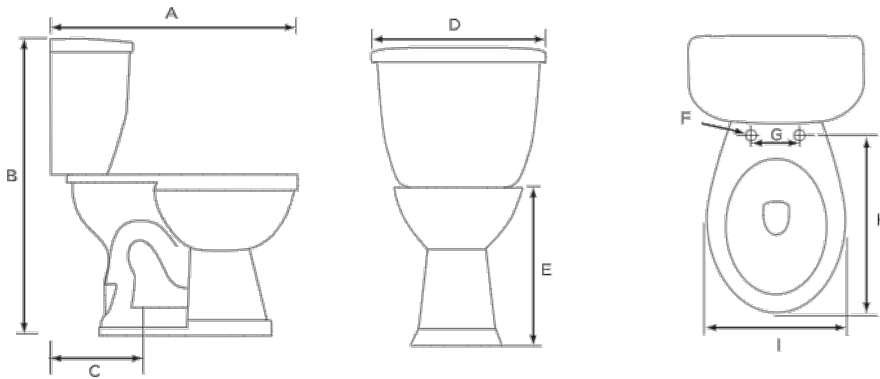

# Orion 1.1/1.6 Dual Flush 12" Elongated, Standard Height, Toilet Combination, Top Flush

## Product Specifications

### Features

- Grade A Vitreous China
- Elongated, Standard Height of 15-1/2"
- 2" Fully Glazed Trapway
- Siphon Jet Action Flushing
- Low Consumption of 1.1/1.6 GPF
- 12" Rough-In
- Top Flush Activator in Chrome
- Available in White Only
- Mainline Toilet Seat Sold Separately

### Certifications

- IAPMO cUPC
- US EPA WaterSense
- ASME A112.19.2

To Submit	Bowl	Tank	A	B	C	D	E	F	G	H	I
	MLS10010	MLS10421	29-1/3"	31-1/3"	12"	18"	15-1/2"	1/2"	5-1/2"	18-1/2"	25"

All dimensions listed are nominal. Mainline® reserves the right to make product and material changes at any time without notice.