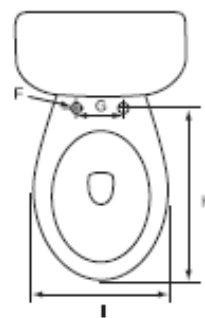

Certifications

- IAPMO UPC
- ASME A112.19.2
- US EPA WaterSense
- ADA ANSI A117.1
- 1,000g MaP Rating

Bowl	Tank	A	B	C	D	E	F	G	H	I
MLS10041	MLS10039	27-7/8"	31-1/3"	12"	17"	17"	1/2"	5-1/2"	16-1/2"	14-1/3"

All dimensions listed are nominal. Mainline® reserves the right to make product and material changes at any time without notice.

Contact your sales representative for more information or visit our website at mainlinecollection.com