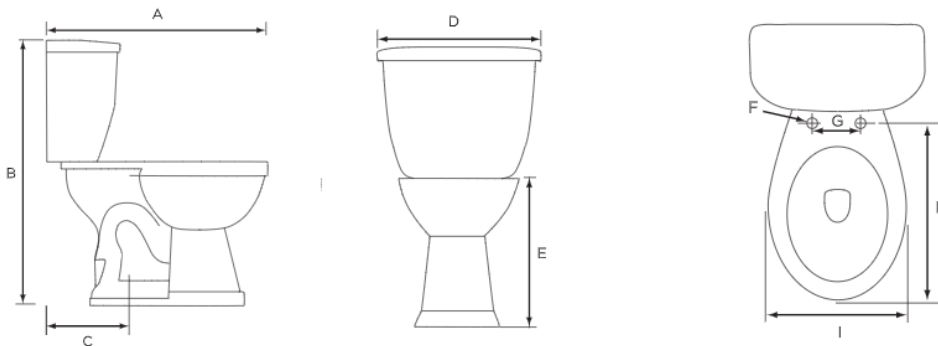

To Submit	Bowl	Tank	A	B	C	D	E	F	G	H	I
	MLS10415	MLS10039	28"	29-3/4"	12"	17"	15-1/2"	1/2"	5-1/2"	16-1/2"	14-1/2"

All dimensions listed are nominal. Mainline® reserves the right to make product and material changes at any time without notice.

Contact your sales representative for more information or visit our website at mainlinecollection.com