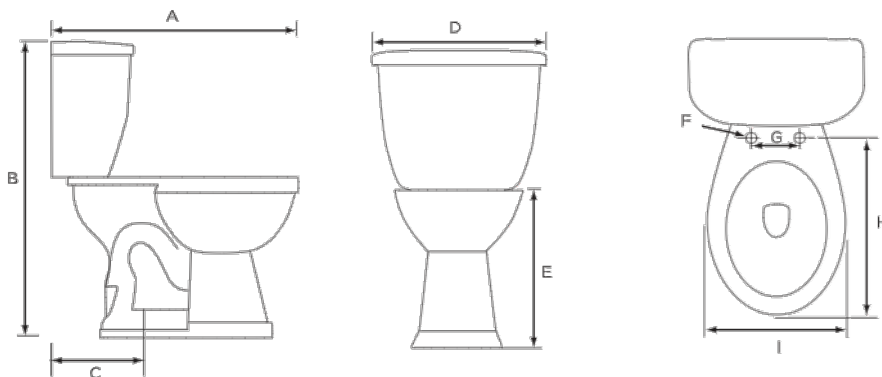

Certifications

- IAPMO UPC
- ASME A112.19.2
- US EPA WaterSense
- ADA ANSI A117.1
- 1,000g MaP Rating