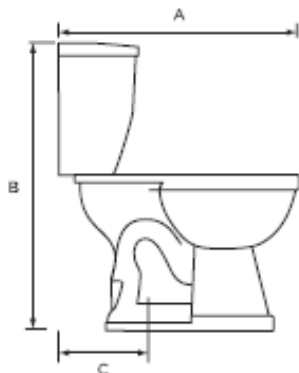

Certifications

- IAPMO UPC
- ASME A112.19.2
- US EPA WaterSense
- ADA ANSI A117.1
- 1,000g MaP Rating

Bowl	Tank	A	B	C	D	E	F	G	H	I
MLS10041	MLS10039	27-7/8"	31-1/3"	12"	17"	17"	1/2"	5-1/2"	16-1/2"	14-1/3"

All dimensions listed are nominal. Mainline® reserves the right to make product and material changes at any time without notice.

Contact your sales representative for more information or visit our website at mainlinecollection.com