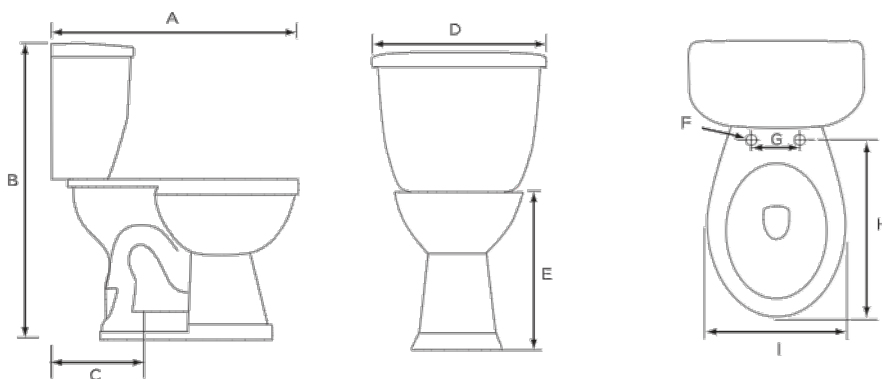

To Submit	Bowl	Tank	A	B	C	D	E	F	G	H	I
	MLS10040	MLS10039	29-1/2"	29-7/8"	12"	17"	15-1/2"	1/2"	5-1/2"	18-1/2"	14-3/8"

All dimensions listed are nominal. Mainline® reserves the right to make product and material changes at any time without notice.

Contact your sales representative for more information or visit our website at mainlinecollection.com