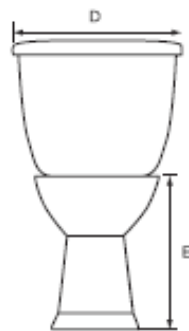

Certifications

- IAPMO UPC
- ASME A112.19.2
- US EPA WaterSense
- ADA ANSI A117.1
- 1,000g MaP Rating

Bowl	Tank	A	B	C	D	E	F	G	H	I
MLS10041	MLS10039	27-7/8"	31-1/3"	12"	17"	17"	1/2"	5-1/2"	16-1/2"	14-1/3"

All dimensions listed are nominal. Mainline® reserves the right to make product and material changes at any time without notice.

Contact your sales representative for more information or visit our website at mainlinecollection.com