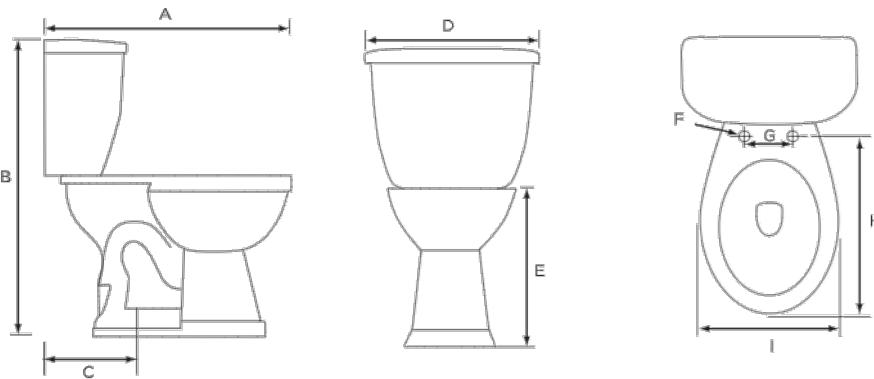

# Hydrus, 1.6 GPF 14" ADA Elongated Toilet Combination, Left-Hand Flush

### Features

- Grade A Vitreous China
- Elongated, ADA Comfortable Height of 18"
- 2" Fully Glazed Trapway
- Siphon Jet Action Flushing
- Low Consumption of 1.6 GPF
- 14" Rough-In
- Color Matched Left-Hand Flush Lever
- Available in White Only
- Mainline Toilet Seat Sold Separately

**MLS015-008**

To Submit	Bowl	Tank	A	B	C	D	E	F	G	H	I
	MLS10015	MLS10008	28-1/2"	31-3/4"	12"	17-1/8"	18"	5/8"	5-1/2"	18-3/8"	14"

All dimensions listed are nominal. Mainline® reserves the right to make product and material changes at any time without notice.