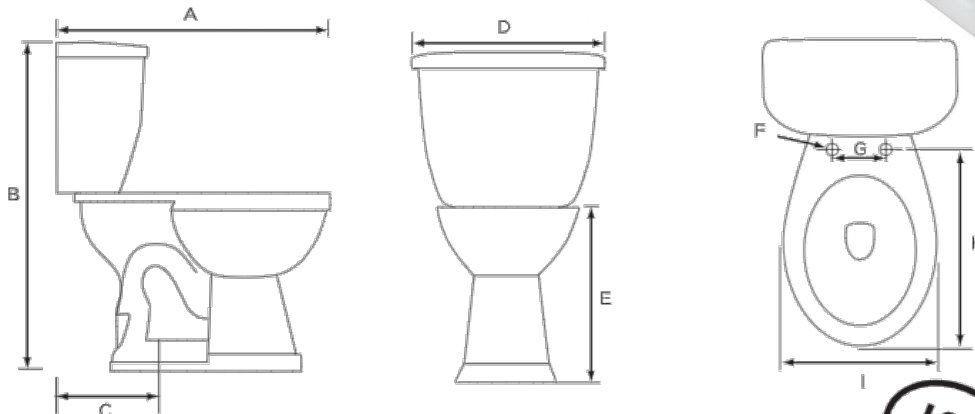

Lynx 1.6 Elongated, Two-Piece, Comfortable Height (ADA), 10" Left-Hand Flush

Product Specifications

Features

- Grade A Vitreous China
- ADA Compliant, 17" Height
- 2" Fully Glazed Trapway
- Siphon Jet Action Flushing
- Low Water Consumption of 1.6 GPF
- Color Matched Tank Lever
- Available in White Only
- 10" Rough-In
- Mainline Toilet Seat Sold Separately

Certifications

- IAPMO UPC
- ASME A112.19.2
- ADA ANSI A117.1
- 800 MaP Rating

MLS014-008

Bowl	Tank	A	B	C	D	E	F	G	H	I
MLS10008	MLS10014	28"	31-3/4"	10"	19-1/4"	17"	1/2"	5-1/2"	18-1/2"	14"

All dimensions listed are nominal. Mainline® reserves the right to make product and material changes at any time without notice.

Contact your sales representative for more information or visit our website at mainlinecollection.com

Lynx 1.6 Elongated, Two-Piece, Standard Height, 10" Left-Hand Flush

Product Specifications

Features

- Grade A Vitreous China
- Standard Height of 15-1/2"
- 2" Fully Glazed Trapway
- Siphon Jet Action Flushing
- Low Water Consumption of 1.6 GPF
- Color Matched Tank Lever
- Available in White Only
- 10" Rough-In
- Mainline Toilet Seat Sold Separately

Contact your sales representative for more information or visit our website at mainlinecollection.com

Lynx 1.6 Round, Two-Piece, Standard Height, 10" Left-Hand Flush

Product Specifications

Features

- Grade A Vitreous China
- Standard Height of 15-1/2"
- 2" Fully Glazed Trapway
- Siphon Jet Action Flushing
- Low Consumption of 1.6 GPF
- Color Matched Tank Lever
- Available in White Only
- Mainline Toilet Seat Sold Separately