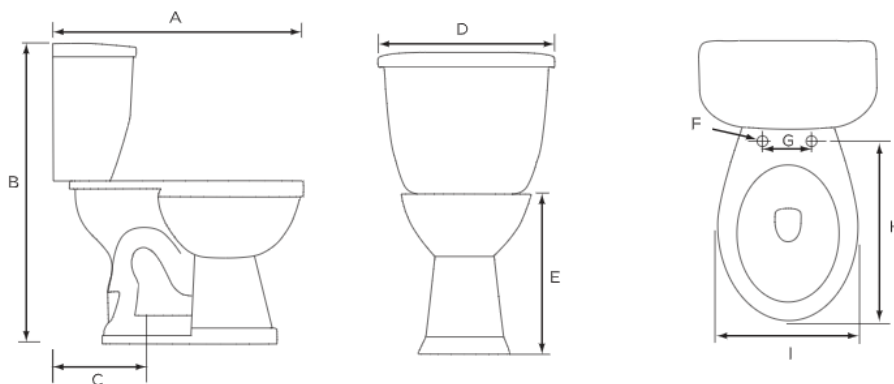

Bowl	Tank	A	B	C	D	E	F	G	H	I
MLS10011	MLS10014	26-1/2"	30-1/2"	10"	19"	15-3/8"	1/2"	5-1/2"	16-1/2"	14-3/4"

Contact your sales representative for more information or visit our website at mainlinecollection.com