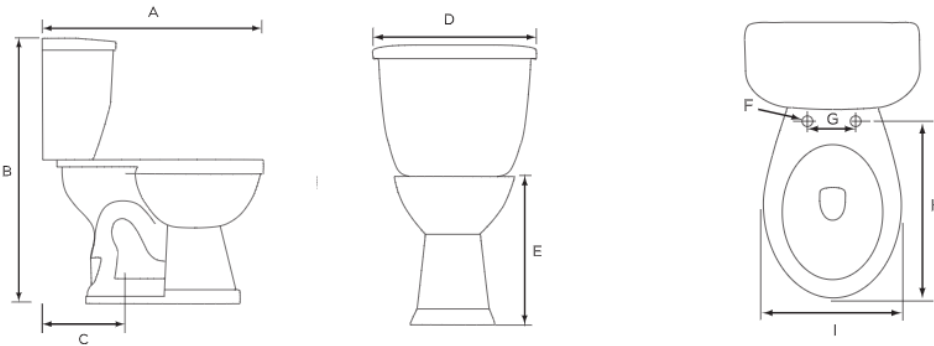

Lynx 1.6 Elongated, Two-Piece, Comfortable Height (ADA), 10" Left-Hand Flush

Product Specifications

Features

- Grade A Vitreous China
- ADA Compliant, 17" Height
- 2" Fully Glazed Trapway
- Siphon Jet Action Flushing
- Low Water Consumption of 1.6 GPF
- Color Matched Tank Lever
- Available in White Only
- 10" Rough-In
- Mainline Toilet Seat Sold Separately

Contact your sales representative for more information or visit our website at mainlinecollection.com

Lynx 1.6 Elongated, Two-Piece, Standard Height, 10" Left-Hand Flush

Product Specifications

Features

- Grade A Vitreous China
- Standard Height of 15-1/2"
- 2" Fully Glazed Trapway
- Siphon Jet Action Flushing
- Low Water Consumption of 1.6 GPF
- Color Matched Tank Lever
- Available in White Only
- 10" Rough-In
- Mainline Toilet Seat Sold Separately

Certifications

- IAPMO UPC
- ASME A112.19.2
- 800g MaP Rating

MLS014-010

Bowl	Tank	A	B	C	D	E	F	G	H	I
MLS10010	MLS10014	28"	30-1/3"	10"	19-1/4"	15-1/2"	1/2"	5-1/2"	18-1/2"	14-1/2"

All dimensions listed are nominal. Mainline® reserves the right to make product and material changes at any time without notice.

Contact your sales representative for more information or visit our website at mainlinecollection.com

Lynx 1.6 Round, Two-Piece, Standard Height, 10" Left-Hand Flush

Product Specifications

Features

- Grade A Vitreous China
- Standard Height of 15-1/2"
- 2" Fully Glazed Trapway
- Siphon Jet Action Flushing
- Low Consumption of 1.6 GPF
- Color Matched Tank Lever
- Available in White Only
- Mainline Toilet Seat Sold Separately