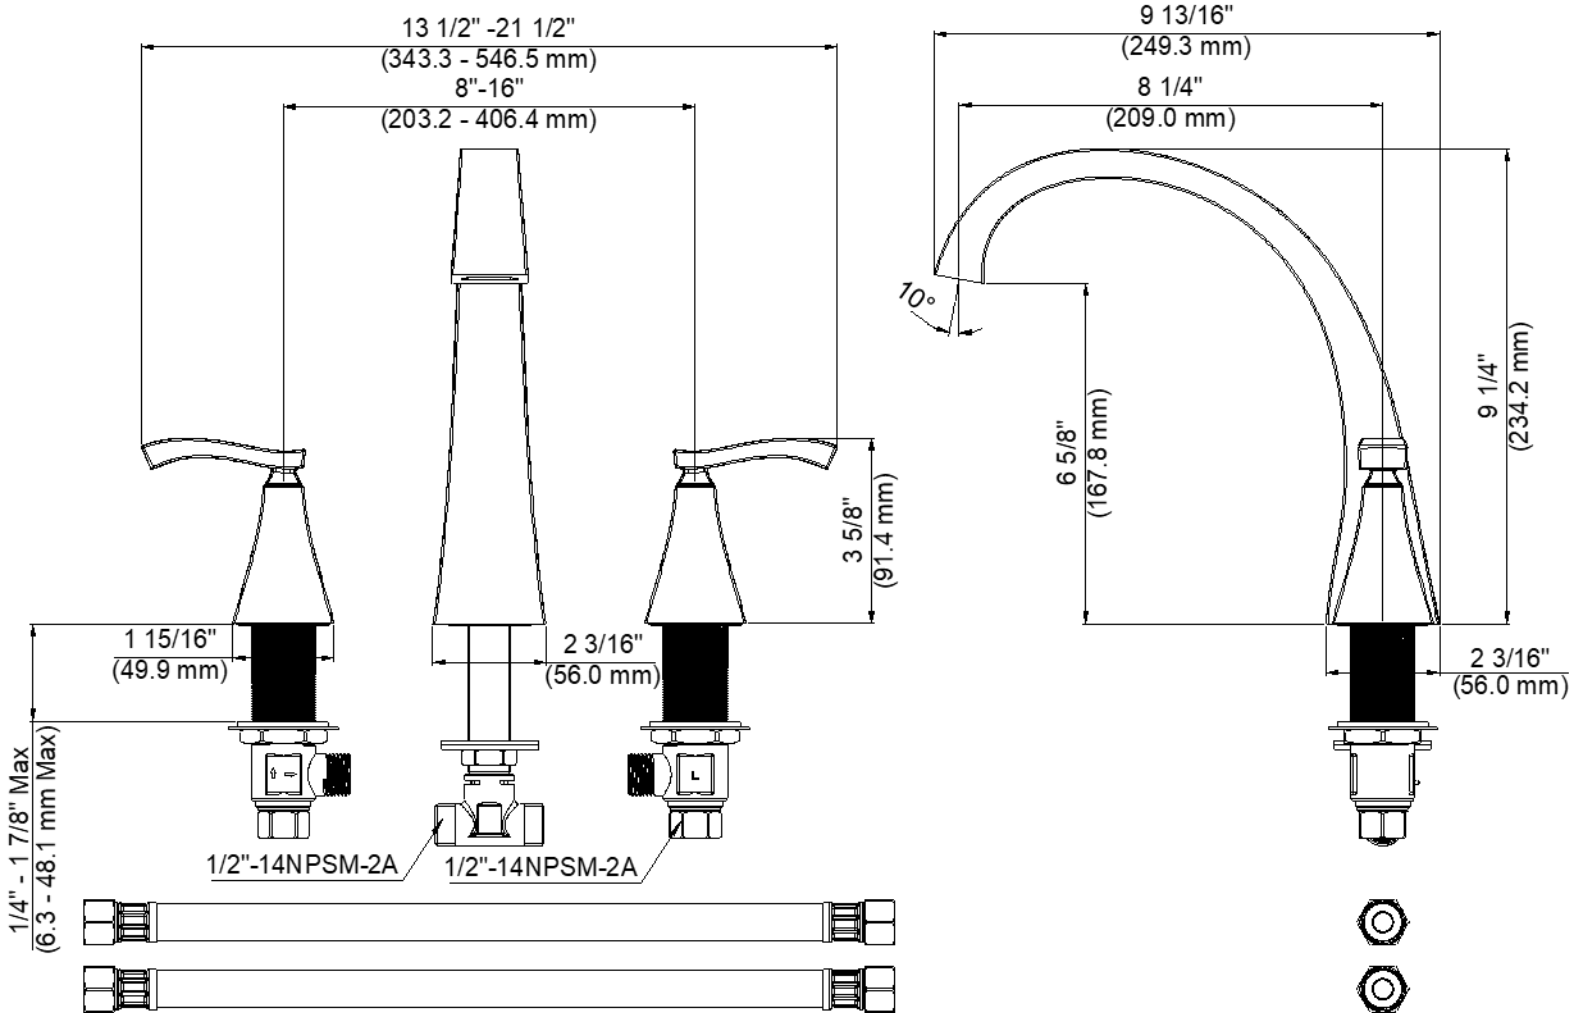

3 Hole Roman Tub Trim

Garniture de baignoire romaine à 3 orifices

Piezas exteriores para bañera tipo romana de 3 agujeros

Product Specifications

LUXART.

VELERO®

VE341-CP

VE341-BN

VE341-ORB

Contact your sales representative for more information or visit our website at luxartcollection.com

Revised 9/2/2018