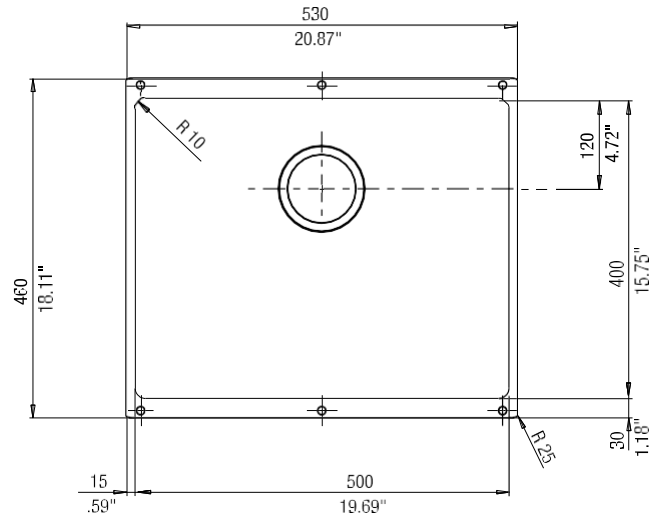

SILGRANIT® Single Bowl Undermount

LUXART®

Product Specifications

Contact your sales representative for more information or visit our website at luxartcollection.com

Revised 2/08/2023