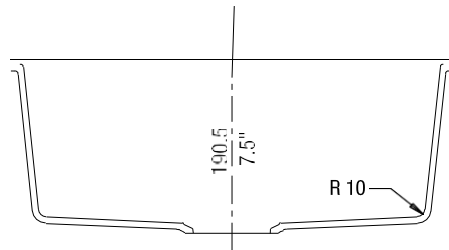

SILGRANIT® Single Bowl Undermount

LUXART®

Product Specifications

Contact your sales representative for more information or visit our website at luxartcollection.com

Revised 2/08/2023