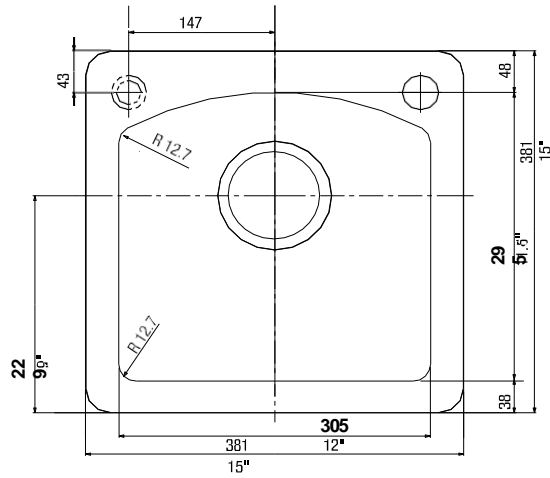

SILGRANIT® Bar Sink Dual Mount

LUXART®

Product Specifications

Contact your sales representative for more information or visit our website at luxartcollection.com

Revised 2/07/2023