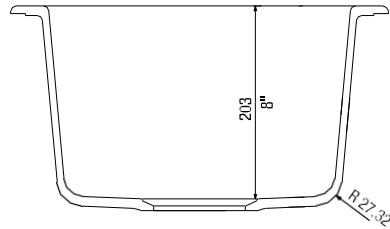

SILGRANIT® Bar Sink Dual Mount

LUXART®

Product Specifications

Contact your sales representative for more information or visit our website at luxartcollection.com

Revised 2/07/2023