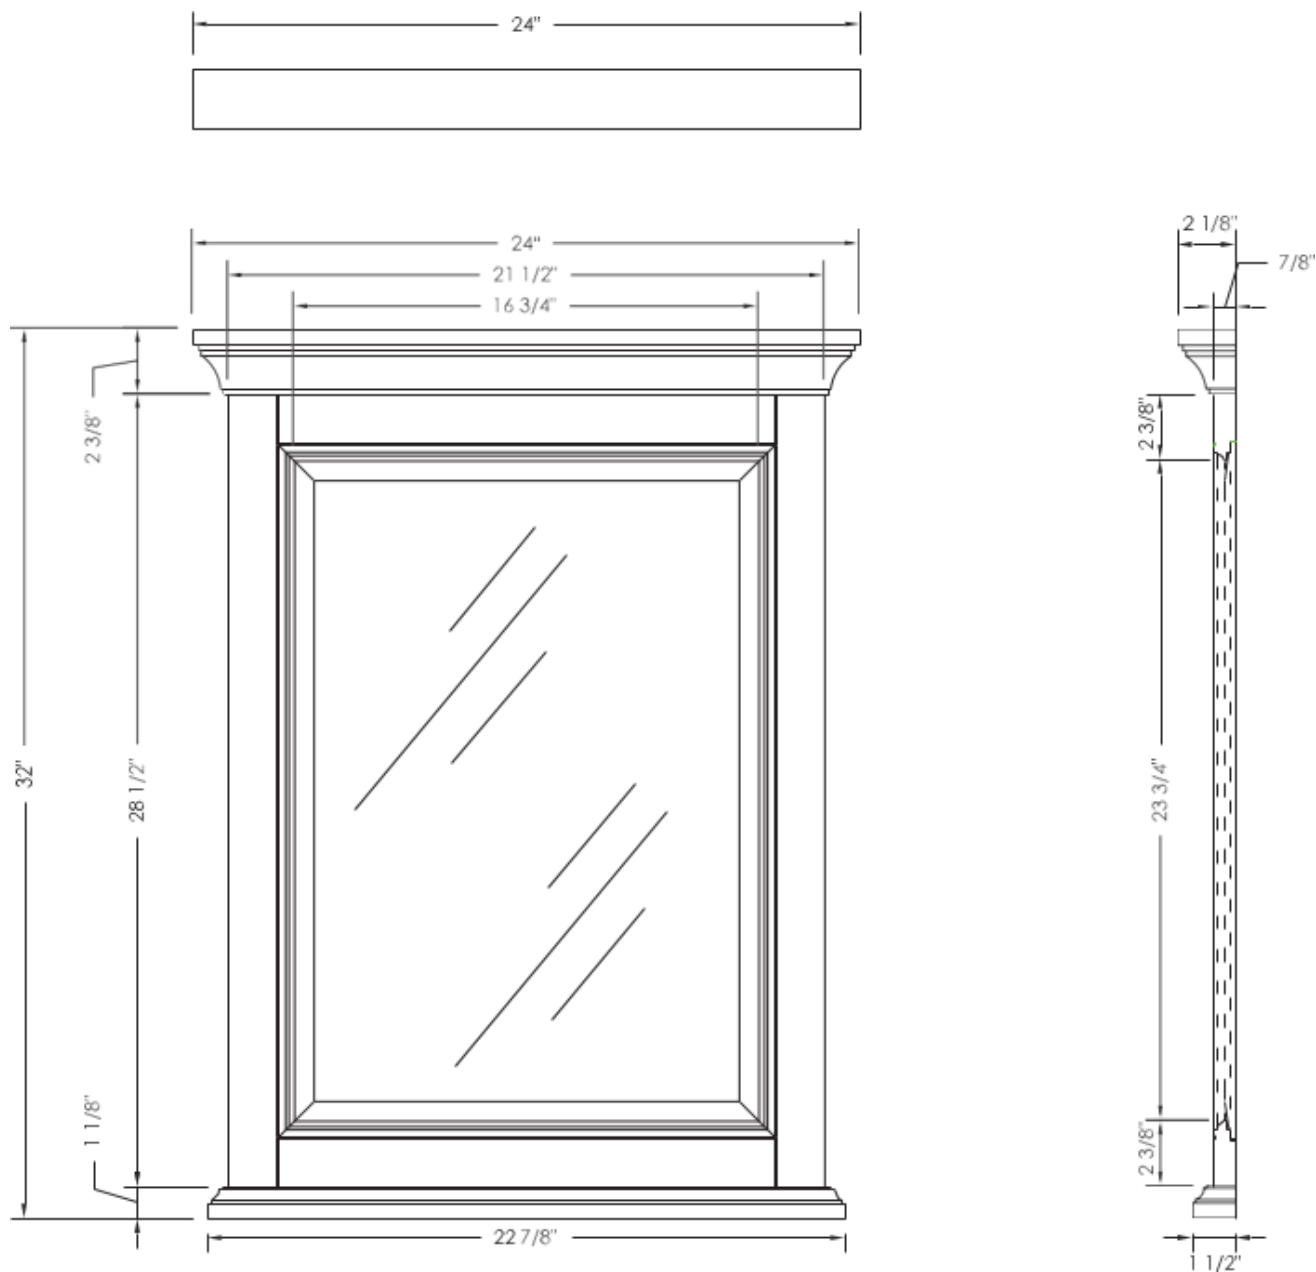

LUXART.

andressa®

Cottage Mirror

LXMIRCOT2432

BABM2432/BAGM2432/BAWM2432

Need Help? If you have any questions or concerns, please email: customerservice@luxartcollection.com.
Por favor. Si tiene alguna pregunta o duda, envíe un correo electrónico: customerservice@luxartcollection.com