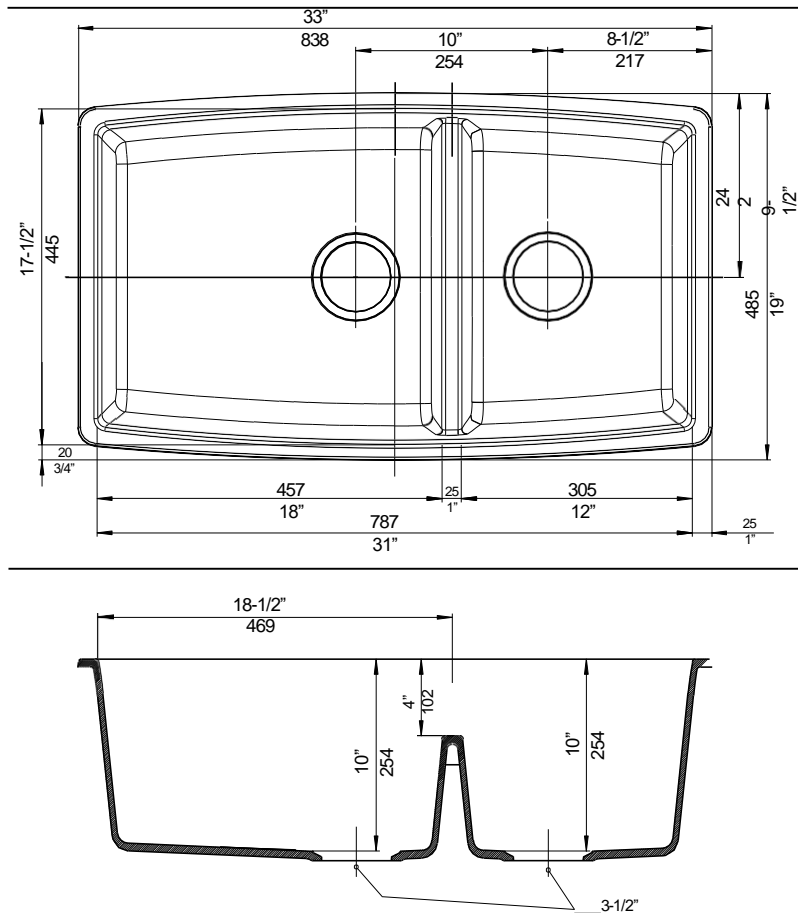

SILGRANIT®

LUXART®

Double Bowl 60/40 Low Divide Undermount

Product Specifications

Contact your sales representative for more information or visit our website at luxartcollection.com