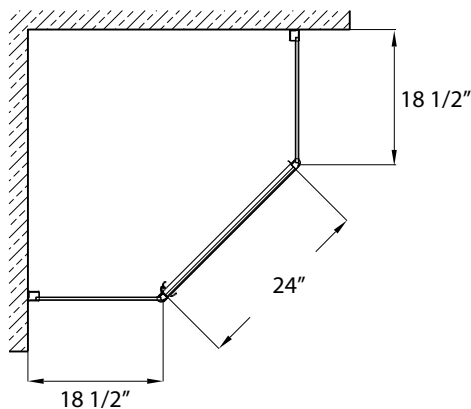

All dimensions are subject to change and variation without notice.

Revised 1/26/2022