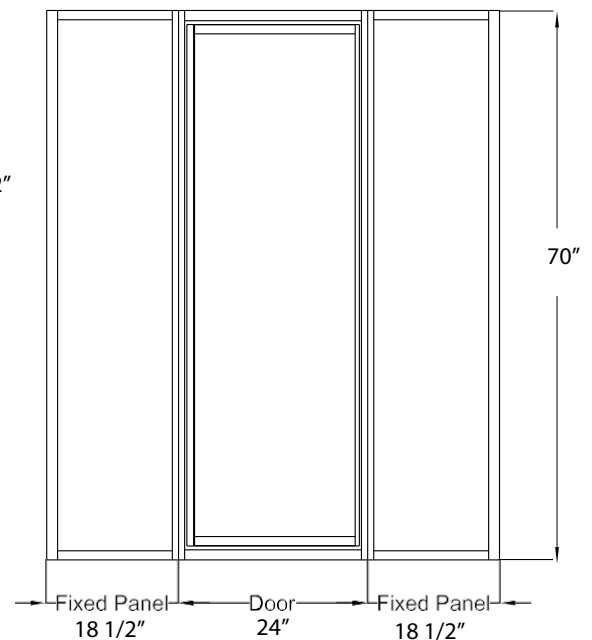

All dimensions are subject to change and variation without notice.

Revised 1/26/2022