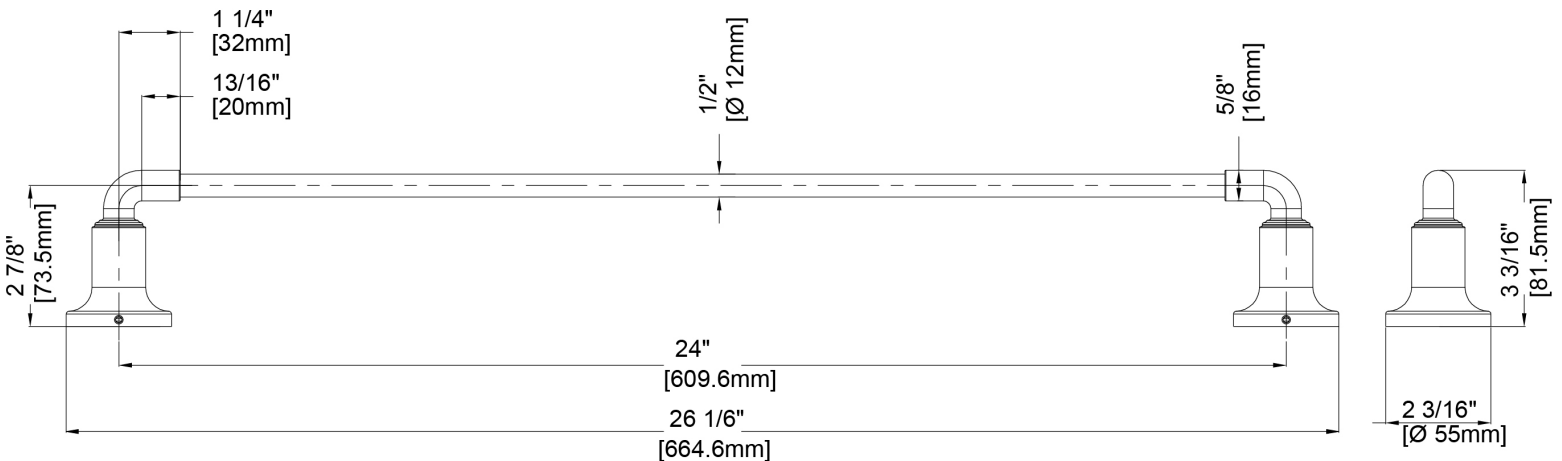

24" Towel Bar

Porte-serviette 24 po
Toallero de barra de 24"

Product Specifications

LUXART.
Beauty in every detail.™

MINIMALIST

MM24TB-CP
MM24TB-BN
MM24TB-BLM
MM24TB-PBB

FEATURES

- Coordinates with Pastiche Suite
- Includes Mounting Hardware and Anchors
- Metal Construction

CARACTÉRISTIQUES

- Coordonné avec l'ensemble Pastiche
- Pièces de montage et d'ancrage comprises
- Construction métal

CARACTERÍSTICAS

- Coordina con la suite de Pastiche
- Incluye accesorios de montaje y pernos de sujeción
- Construcción de metal

AVAILABLE FINISHES / FINIS OFFERTS / DISTINTOS ACABADOS:

- Polished Chrome / Chrome poli / Cromo lustrado (CP)
- PVD Brushed Nickel / PVD Nickel brossé / PVD Níquel cepillado (BN)
- Matte Black / Noir Mat / Negro Mate (BLM)
- PVD Brushed Bronze / PVD Bronze brossé / PVD Bronze cepillado (PBB)

Contact your sales representative for more information or visit our website at luxartcollection.com