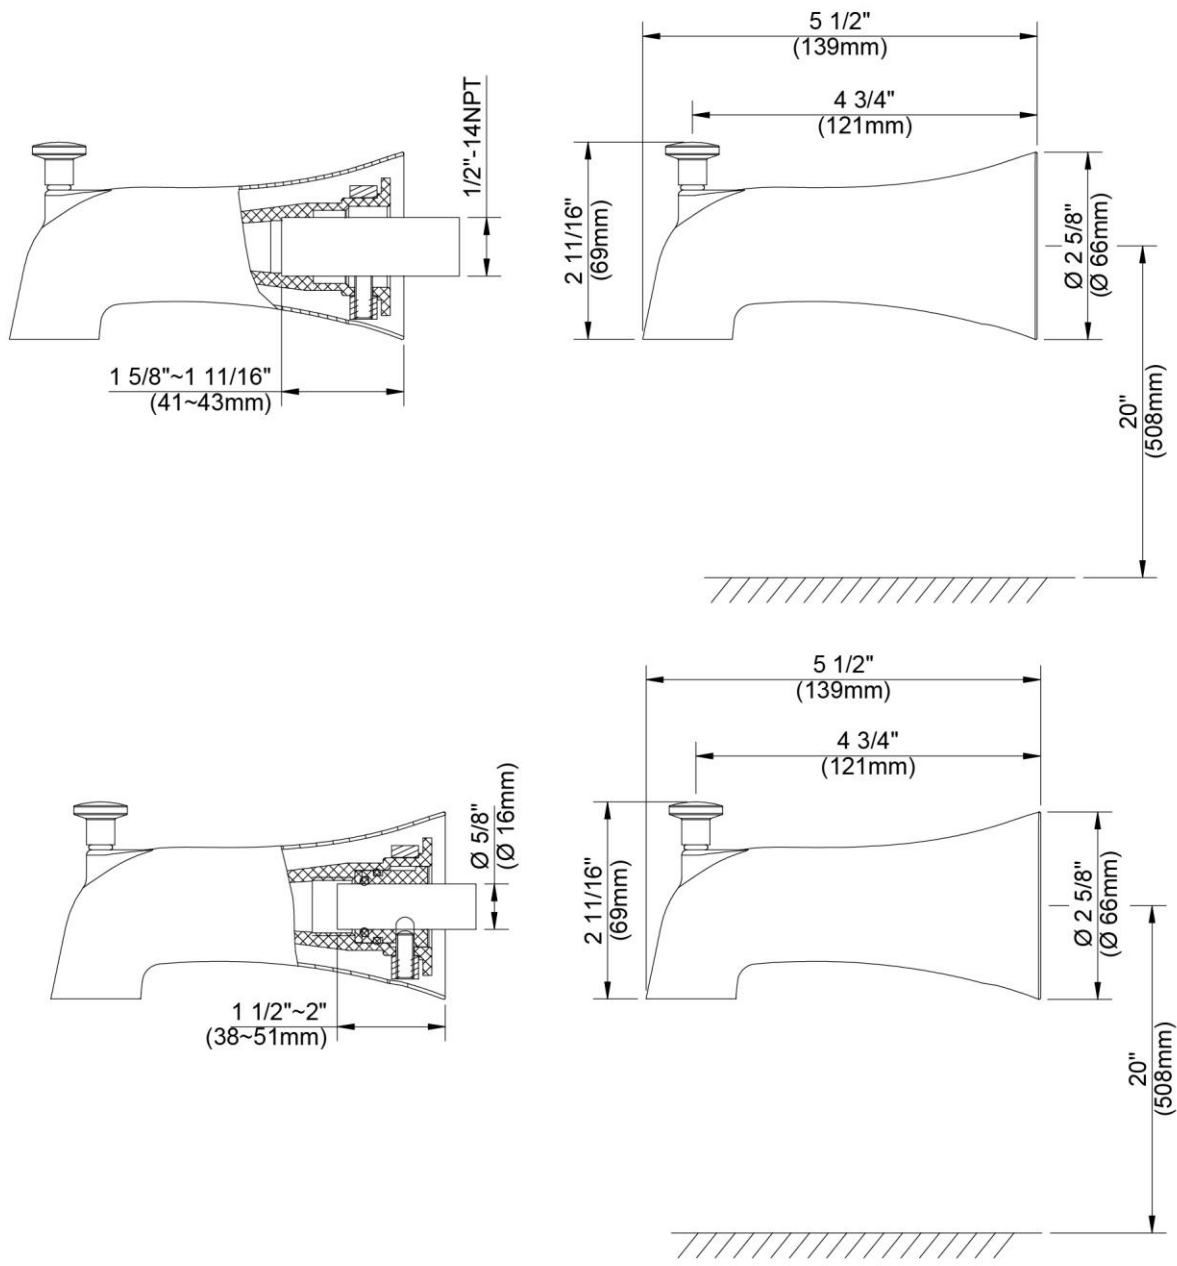

Diverter Tub Spout

Bec inverseur
Vertedor de bañera con cambiador

Product Specifications

LUXART®

SOPHISTICATED

LTSPOUT-CP
LTSPOUT-BN
LTSPOUT-BLM
LTSPOUT-ORB

Contact your sales representative for more information or visit our website at luxartcollection.com