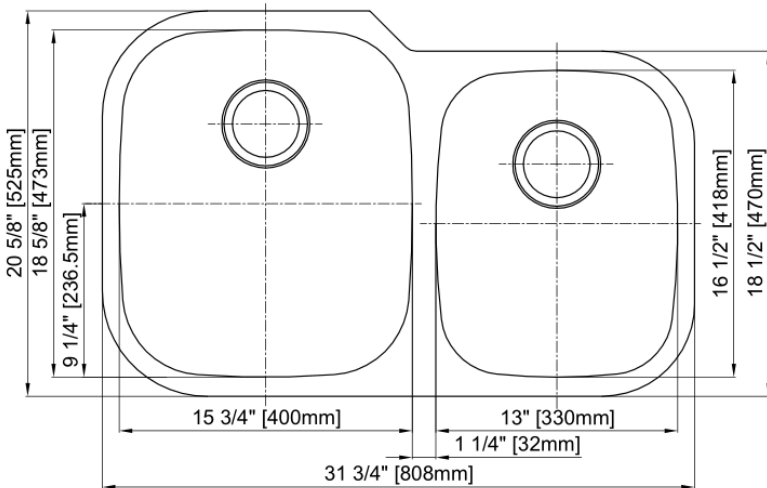

Double Bowl Kitchen Sink

Product Specifications

Features

- 16 Gauge
- Type 304 Stainless Steel
- Fully Undercoated
- Sound Absorption Pads
- Brushed Satin Finish

Overall Size: 31-3/4" x 20-5/8"

Bowl Depth: 10"(left), 8"(right)

Minimum Cabinet Size: 36"

Drain Opening: 3-1/2"

Drain Placement: Center Rear

USE SINK AS CUTOUT TEMPLATE

LXUD3221

Optional Accessories

- Bottom Basin Rack: MLUD3221BG
- Basket Strainer: MLL7, ML18, ML14, ML15
- Soap Dispenser: CSD, LCSD, LGLSD

For cutout measurement: Use sink in sink box.

All dimensions listed are nominal. Luxart® reserves the right to make product and material changes at any time without notice.

Contact your sales representative for more information or visit our website at luxartcollection.com