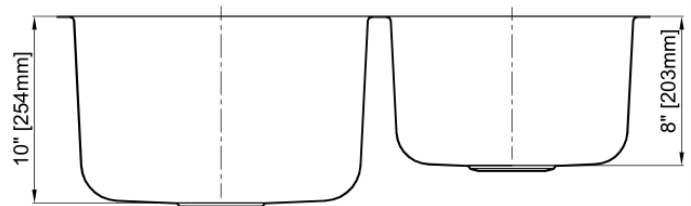

Double Bowl Kitchen Sink

Product Specifications

Features

- 16 Gauge
- Type 304 Stainless Steel
- Fully Undercoated
- Sound Absorption Pads
- Brushed Satin Finish

Overall Size: 31-3/4" x 20-5/8"

Bowl Depth: 10"(left), 8"(right)

Minimum Cabinet Size: 36"

Drain Opening: 3-1/2"

Drain Placement: Center Rear

USE SINK AS CUTOUT TEMPLATE

LXUD3221

Optional Accessories

- Bottom Basin Rack: MLUD3221BG
- Basket Strainer: MLL7, ML18, ML14, ML15
- Soap Dispenser: CSD, LCSD, LGLSD

For cutout measurement: Use sink in sink box.

All dimensions listed are nominal. Luxart® reserves the right to make product and material changes at any time without notice.

Contact your sales representative for more information or visit our website at luxartcollection.com