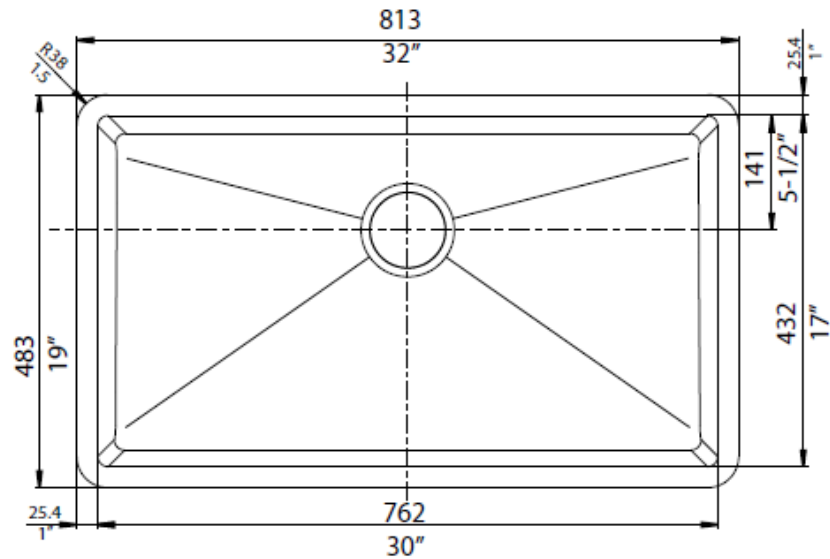

SILGRANIT®
Single Bowl Undermount
Product Specifications

LUXART®

Contact your sales representative for more information or visit our website at luxartcollection.com

Revised 03-2017