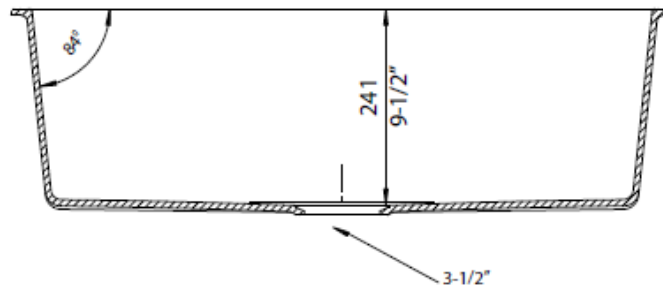

SILGRANIT®
Single Bowl Undermount
Product Specifications

LUXART®

Contact your sales representative for more information or visit our website at luxartcollection.com

Revised 03-2017